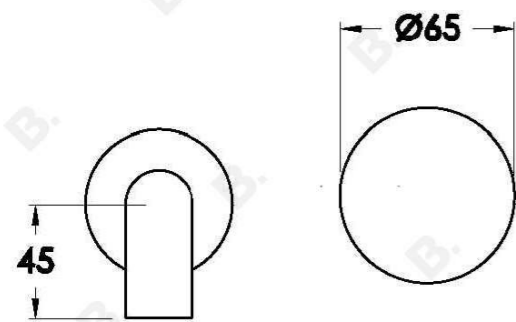

HALO WALL SET WITH METAL HANDLE

1.9505.94.0.XX

PRODUCT DIMENSIONS:

Front view:

Side view:

Top view: