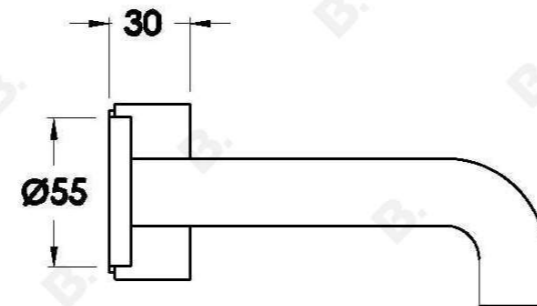

HALO WALL SET WITH METAL HANDLE

1.9505.94.0.XX

PRODUCT DIMENSIONS:

Front view:

Side view:

Top view: