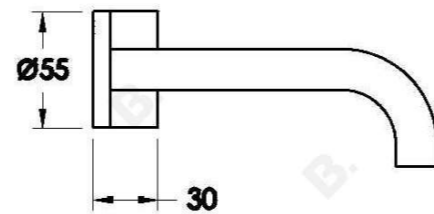

## HALO WALL SET WITH METAL HANDLES

1.9505.08.2.XX

1.9505.58.2.XX: Flow controlled variant

### PRODUCT DIMENSIONS:

Front view:

Side view:

Top view: