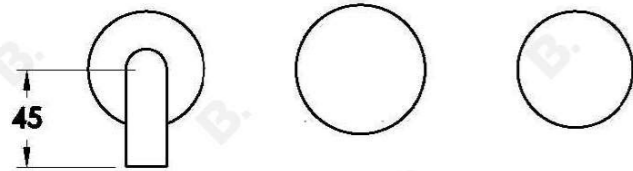

## HALO WALL SET WITH METAL HANDLES

1.9505.08.2.XX

1.9505.58.2.XX: Flow controlled variant

### PRODUCT DIMENSIONS:

Front view:

Side view:

Top view: