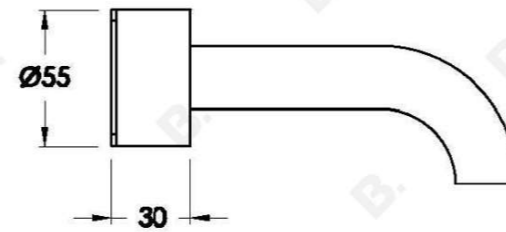

HALO WALL SET WITH METAL HANDLES

1.9505.00.2.XX

1.9505.50.2.XX.: Flow controlled variant

PRODUCT DIMENSIONS:

Front view:

Side view:

Top view: