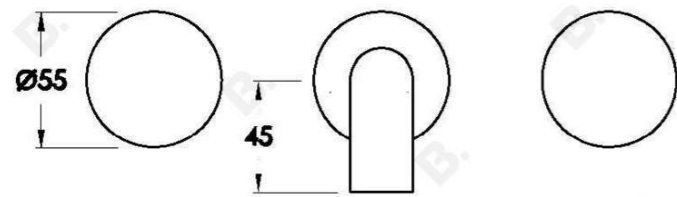

HALO WALL SET WITH METAL HANDLES

1.9505.00.2.XX

1.9505.50.2.XX.: Flow controlled variant

PRODUCT DIMENSIONS:

Front view:

Side view:

Top view: