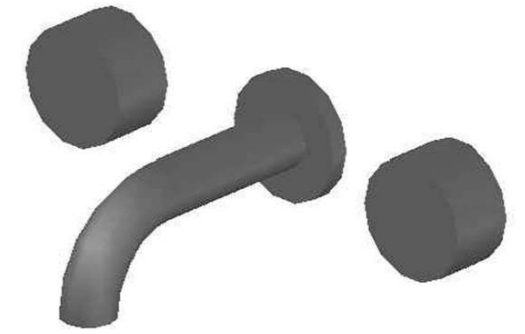

HALO WALL SET WITH METAL HANDLES

1.9505.00.2.XX

1.9505.50.2.XX.: Flow controlled variant

PRODUCT DIMENSIONS:

Front view:

Side view:

Top view: