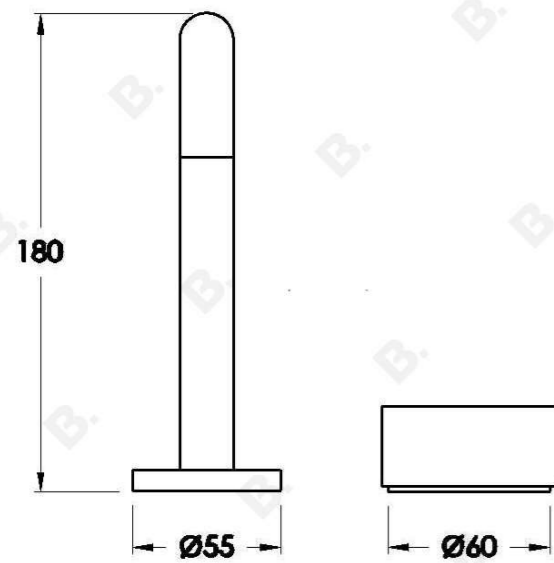

HALO BASIN SET WITH METAL HANDLE

1.9500.97.0.XX

PRODUCT DIMENSIONS:

Front view:

Side view:

Top view: