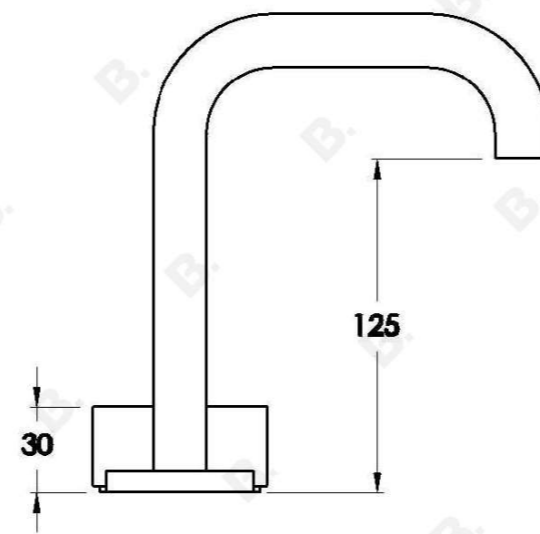

HALO BASIN SET WITH METAL HANDLE

1.9500.97.0.XX

PRODUCT DIMENSIONS:

Front view:

Side view:

Top view: