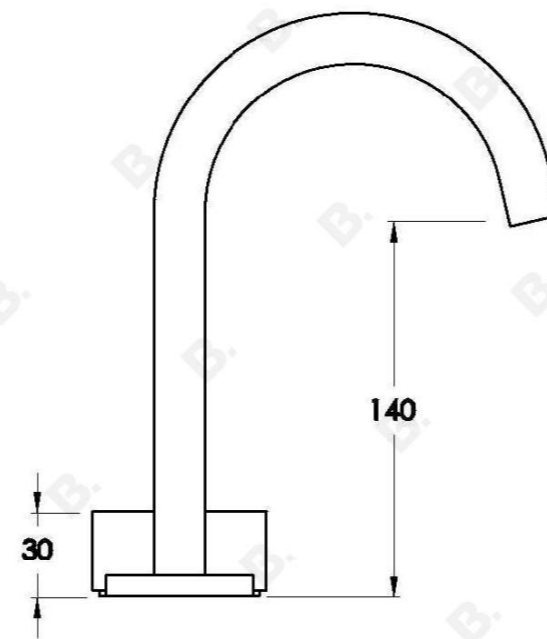

## HALO BASIN SET WITH METAL HANDLE

1.9500.96.0.XX

### PRODUCT DIMENSIONS:

Front view:

Side view:

Top view: