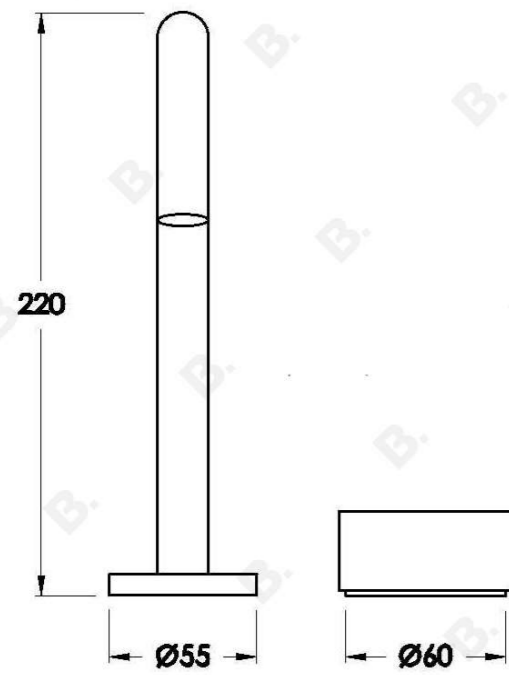

## HALO BASIN SET WITH METAL HANDLE

1.9500.96.0.XX

### PRODUCT DIMENSIONS:

Front view:

Side view:

Top view: