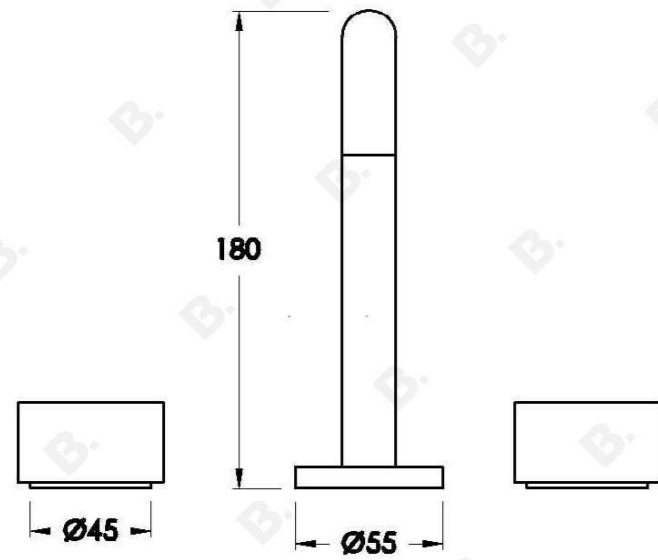

HALO BASIN SET WITH METAL HANDLES

1.9500.80.2.XX

PRODUCT DIMENSIONS:

Front view:

Side view:

Top view: