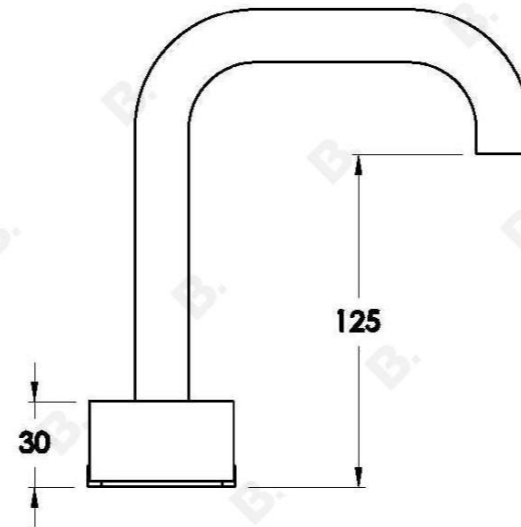

HALO BASIN SET WITH METAL HANDLES

1.9500.80.2.XX

PRODUCT DIMENSIONS:

Front view:

Side view:

Top view: