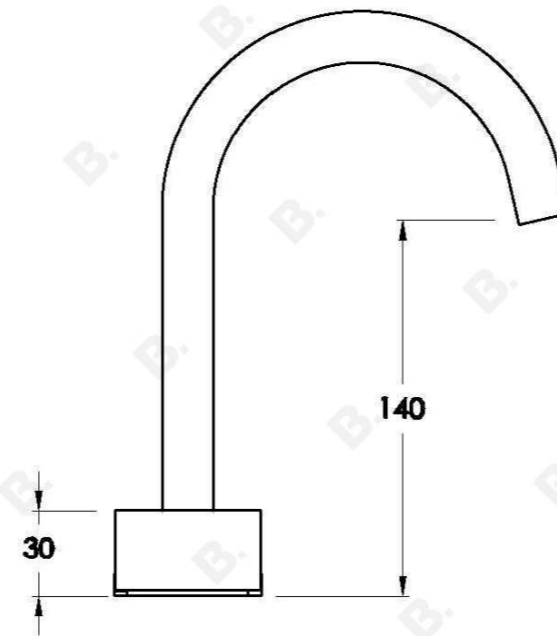

Brodware

HALO BASIN SET WITH METAL HANDLES

1.9500.00.2.XX

PRODUCT DIMENSIONS:

Front view:

Side view:

Top view: