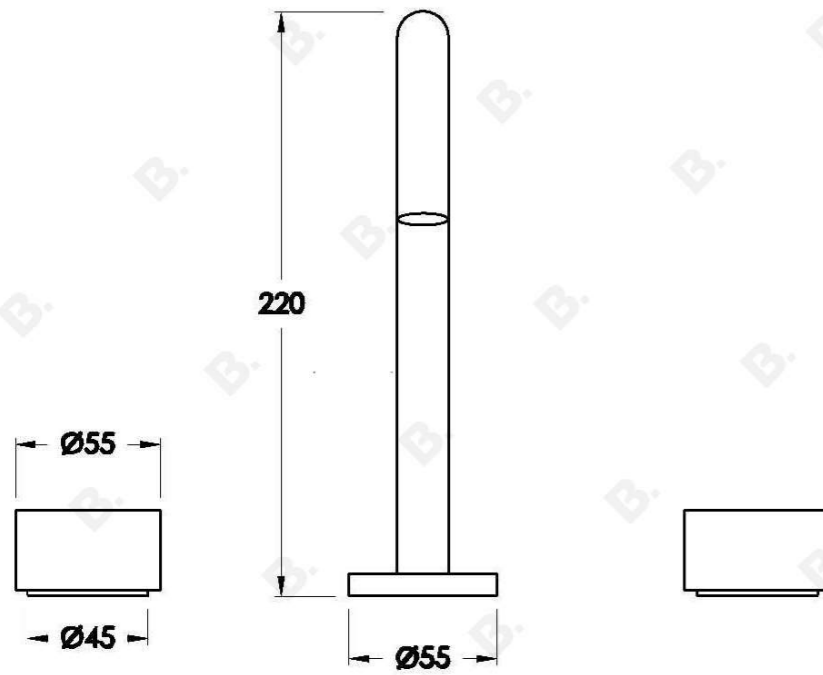

Brodware

HALO BASIN SET WITH METAL HANDLES

1.9500.00.2.XX

PRODUCT DIMENSIONS:

Front view:

Side view:

Top view: