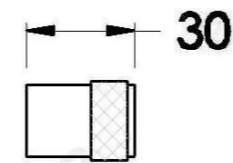

YOKATO ROBE HOOK

1.9363.02.0.XX

PRODUCT DIMENSIONS:

Front view:

Side view:

Top view: