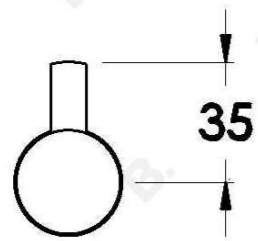

YOKATO ROBE HOOK

1.9363.00.0.XX

PRODUCT DIMENSIONS:

Front view:

Side view:

Top view: