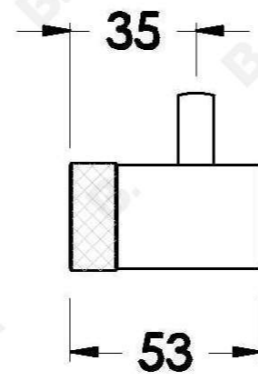

YOKATO ROBE HOOK

1.9363.00.0.XX

PRODUCT DIMENSIONS:

Front view:

Side view:

Top view: