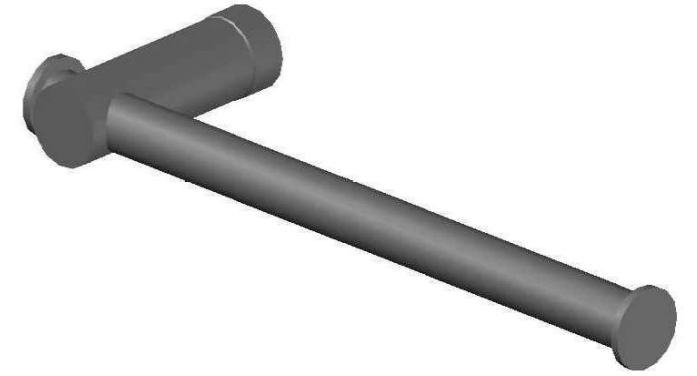

YOKATO TOWEL HOLDER / DOUBLE TOILET ROLL HOLDER

1.9361.03.0.XX

PRODUCT DIMENSIONS:

Front view:

Side view:

Top view: