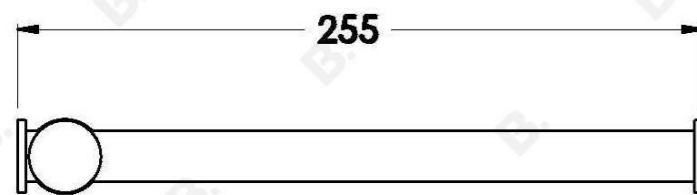

YOKATO TOWEL HOLDER / DOUBLE TOILET ROLL HOLDER

1.9361.03.0.XX

PRODUCT DIMENSIONS:

Front view:

Side view:

Top view: