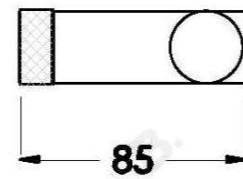

YOKATO TOWEL HOLDER / DOUBLE TOILET ROLL HOLDER

1.9361.03.0.XX

PRODUCT DIMENSIONS:

Front view:

Side view:

Top view: