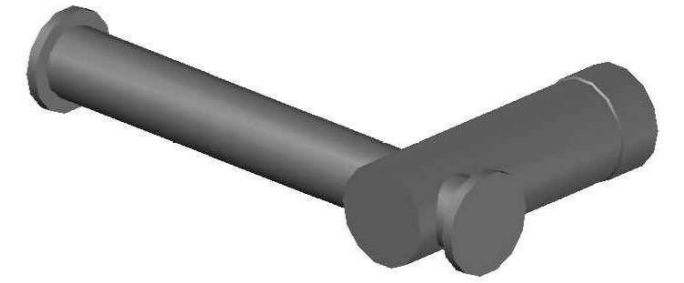

YOKATO TOILET ROLL HOLDER

1.9361.02.0.XX

PRODUCT DIMENSIONS:

Front view:

Side view:

Top view: