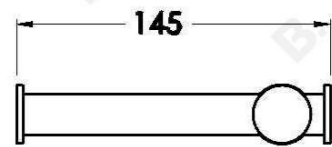

YOKATO TOILET ROLL HOLDER

1.9361.02.0.XX

PRODUCT DIMENSIONS:

Front view:

Side view:

Top view: