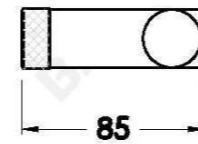

YOKATO TOILET ROLL HOLDER

1.9361.02.0.XX

PRODUCT DIMENSIONS:

Front view:

Side view:

Top view: