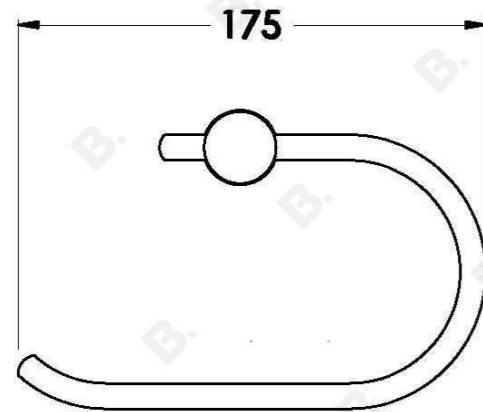

YOKATO TOILET ROLL HOLDER

1.9361.00.0.XX

PRODUCT DIMENSIONS:

Front view:

Side view:

Top view: