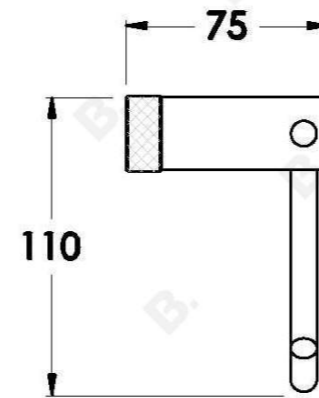

YOKATO TOILET ROLL HOLDER

1.9361.00.0.XX

PRODUCT DIMENSIONS:

Front view:

Side view:

Top view: