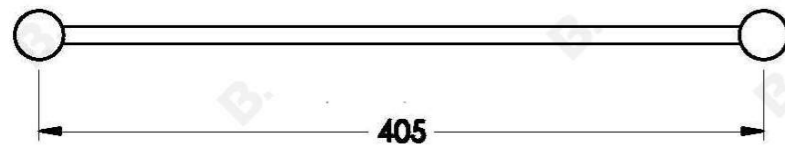

YOKATO METAL SHELF

1.9359.02.0.XX

PRODUCT DIMENSIONS:

Front view:

Side view:

Top view: