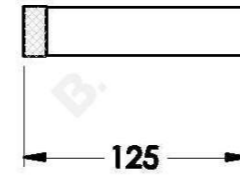

YOKATO METAL SHELF

1.9359.02.0.XX

PRODUCT DIMENSIONS:

Front view:

Side view:

Top view: