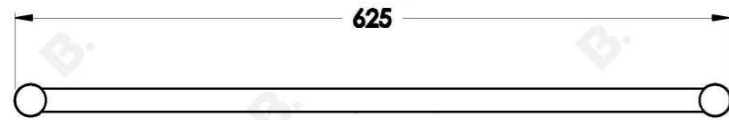

Brodware

YOKATO DOUBLE TOWEL RAIL 600mm

1.9357.60.0.XX

PRODUCT DIMENSIONS:

Front view:

Side view:

Top view: