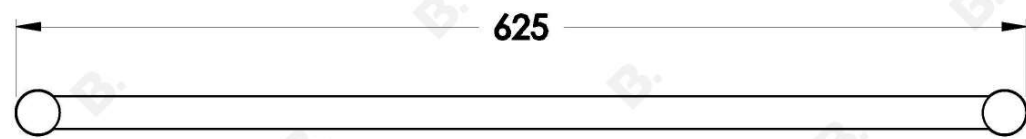

YOKATO SINGLE TOWEL RAIL 600mm

1.9355.60.0.XX

PRODUCT DIMENSIONS:

Front view:

Side view:

Top view: