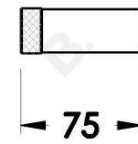

YOKATO SINGLE TOWEL RAIL 600mm

1.9355.60.0.XX

PRODUCT DIMENSIONS:

Front view:

Side view:

Top view: