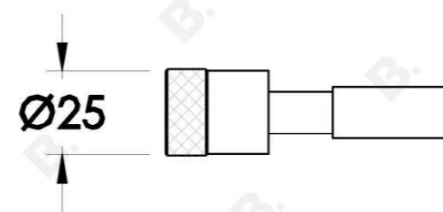

YOKATO SOAP HOLDER RING

1.9352.03.0.XX

PRODUCT DIMENSIONS:

Front view:

Side view:

Top view: