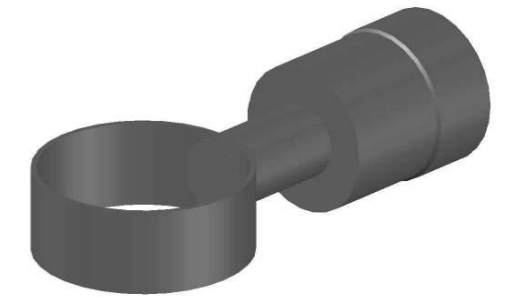

YOKATO SOAP HOLDER RING

1.9352.03.0.XX

PRODUCT DIMENSIONS:

Front view:

Side view:

Top view: