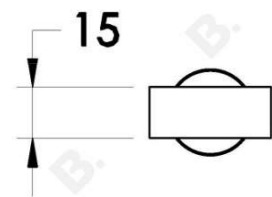

YOKATO SOAP HOLDER RING

1.9352.03.0.XX

PRODUCT DIMENSIONS:

Front view:

Side view:

Top view: