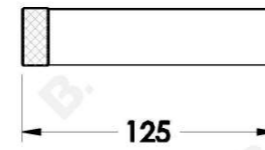

YOKATO METAL SOAP DISH

1.9352.02.0.XX

PRODUCT DIMENSIONS:

Front view:

Side view:

Top view: