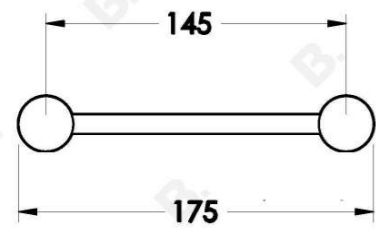

YOKATO METAL SOAP DISH

1.9352.02.0.XX

PRODUCT DIMENSIONS:

Front view:

Side view:

Top view: