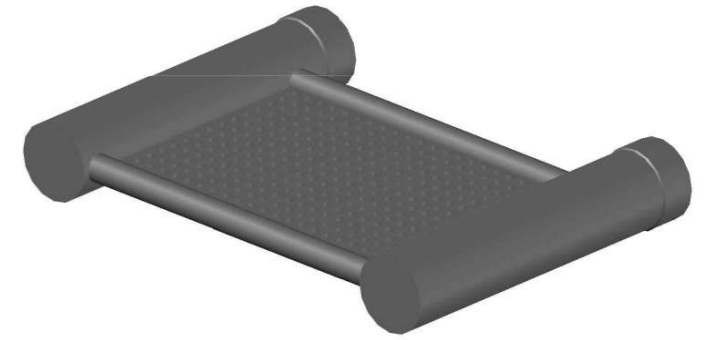

YOKATO METAL SOAP DISH

1.9352.02.0.XX

PRODUCT DIMENSIONS:

Front view:

Side view:

Top view: