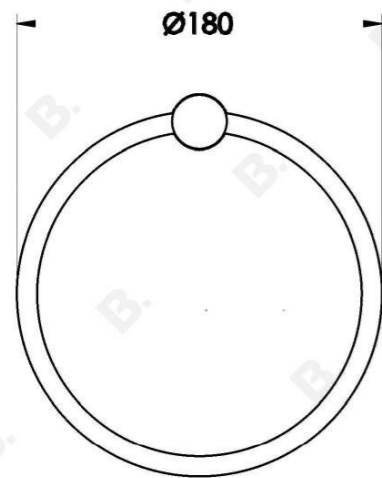

YOKATO TOWEL RING

1.9351.00.0.XX

PRODUCT DIMENSIONS:

Front view:

Side view:

Top view: