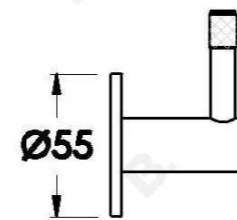

YOKATO WALL TAPS WITH KNURLED LEVER

1.9349.00.7.XX

PRODUCT DIMENSIONS:

Front view:

Side view:

Top view: