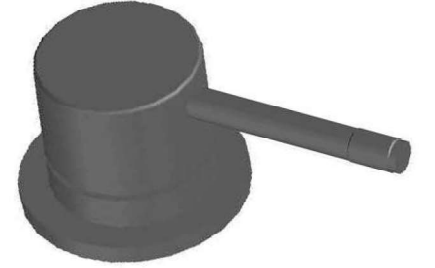

## YOKATO HOB MIXER WITH KNURLED LEVER

1.9348.02.7.XX

### PRODUCT DIMENSIONS:

Front view:

Side view:

Top view: