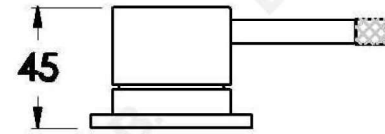

## YOKATO HOB MIXER WITH KNURLED LEVER

1.9348.02.7.XX

### PRODUCT DIMENSIONS:

Front view:

Side view:

Top view: