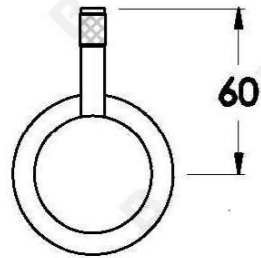

YOKATO WALL MIXER WITH KNURLED LEVER

1.9348.01.7.XX

PRODUCT DIMENSIONS:

Front view:

Side view:

Top view: