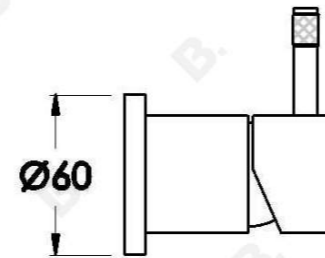

YOKATO WALL MIXER WITH KNURLED LEVER

1.9348.01.7.XX

PRODUCT DIMENSIONS:

Front view:

Side view:

Top view: