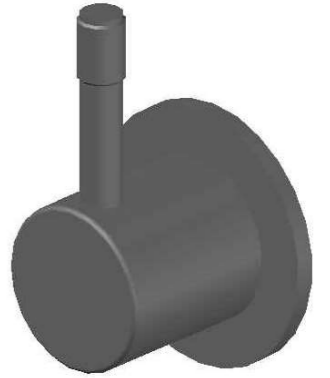

## YOKATO WALL MIXER WITH KNURLED LEVER

1.9348.00.7.XX

### PRODUCT DIMENSIONS:

Front view:

Side view:

Top view: