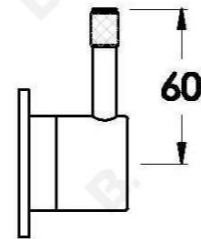

## YOKATO WALL MIXER WITH KNURLED LEVER

1.9348.00.7.XX

### PRODUCT DIMENSIONS:

Front view:

Side view:

Top view: