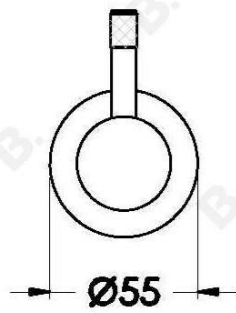

## YOKATO WALL MIXER WITH KNURLED LEVER

1.9348.00.7.XX

### PRODUCT DIMENSIONS:

Front view:

Side view:

Top view: