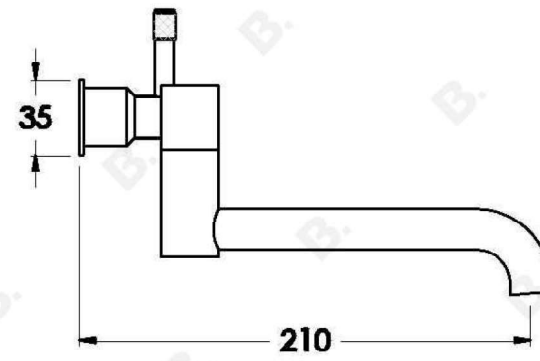

## YOKATO WALL SET WITH KNURLED LEVERS

1.9329.02.7.XX

1.9329.52.7.XX: Flow controlled variant

### PRODUCT DIMENSIONS:

Front view:

Side view:

Top view: