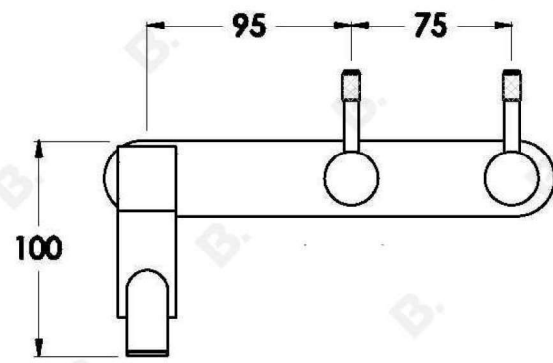

## YOKATO WALL SET WITH KNURLED LEVERS

1.9329.02.7.XX

1.9329.52.7.XX: Flow controlled variant

### PRODUCT DIMENSIONS:

Front view:

Side view:

Top view: