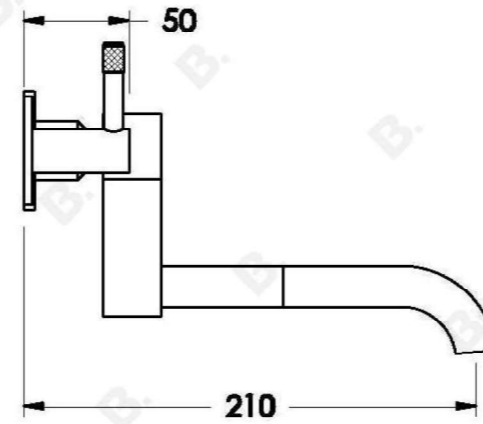

YOKATO WALL SET WITH KNURLED LEVERS

1.9329.00.7.XX

1.9329.50.7.XX: Flow controlled variant

PRODUCT DIMENSIONS:

Front view:

Side view:

Top view: