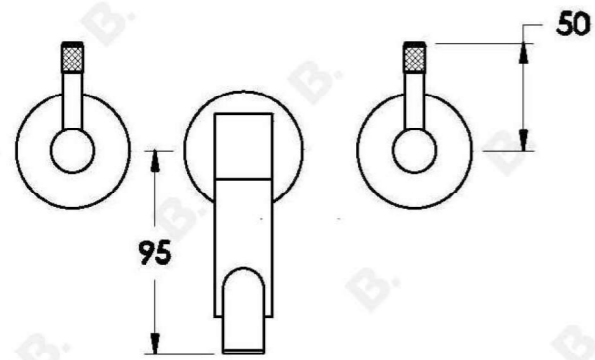

YOKATO WALL SET WITH KNURLED LEVERS

1.9329.00.7.XX

1.9329.50.7.XX: Flow controlled variant

PRODUCT DIMENSIONS:

Front view:

Side view:

Top view: