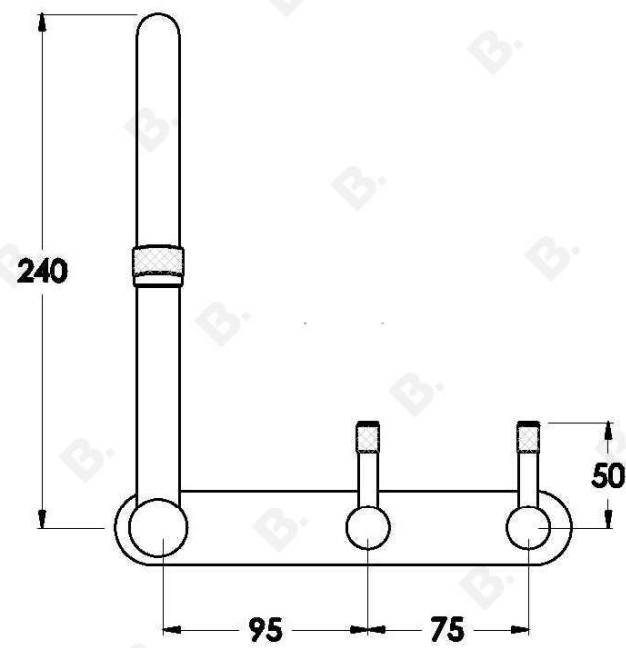

## YOKATO WALL SET WITH KNURLED LEVERS

1.9328.02.7.XX

1.9328.52.7.XX: Flow controlled variant

### PRODUCT DIMENSIONS:

Front view

Side view:

Top view: