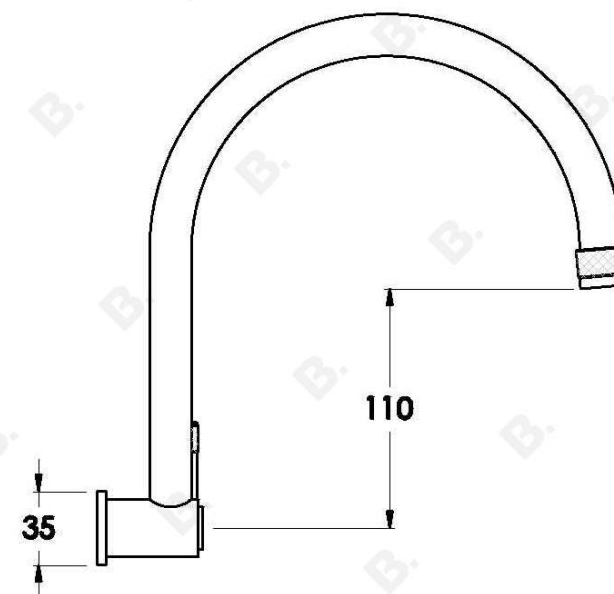

## YOKATO WALL SET WITH KNURLED LEVERS

1.9328.02.7.XX

1.9328.52.7.XX: Flow controlled variant

### PRODUCT DIMENSIONS:

Front view

Side view:

Top view: