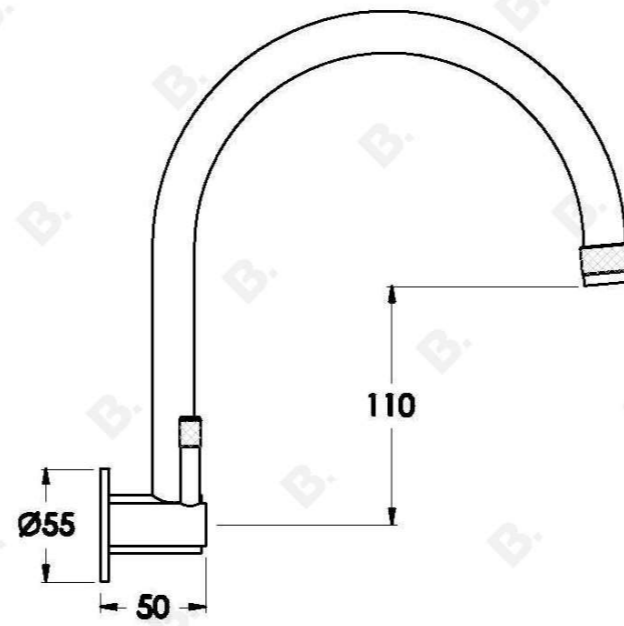

YOKATO WALL SET WITH KNURLED LEVERS

1.9328.00.7.XX

1.9328.50.7.XX: Flow controlled variant

PRODUCT DIMENSIONS:

Front view

Side view:

Top view: