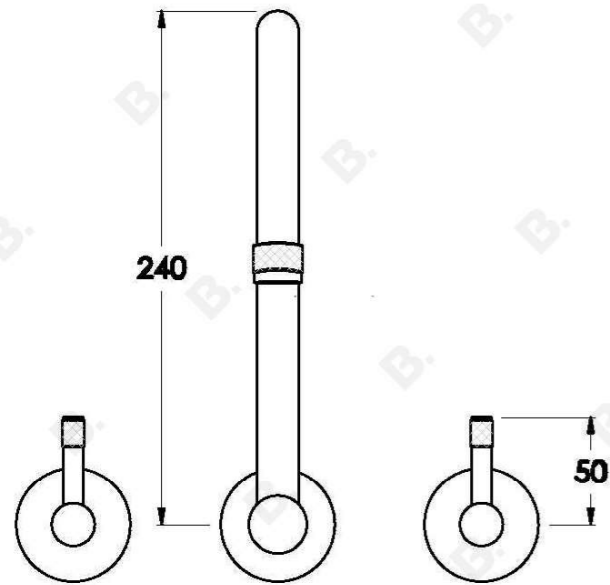

YOKATO WALL SET WITH KNURLED LEVERS

1.9328.00.7.XX

1.9328.50.7.XX: Flow controlled variant

PRODUCT DIMENSIONS:

Front view

Side view:

Top view: