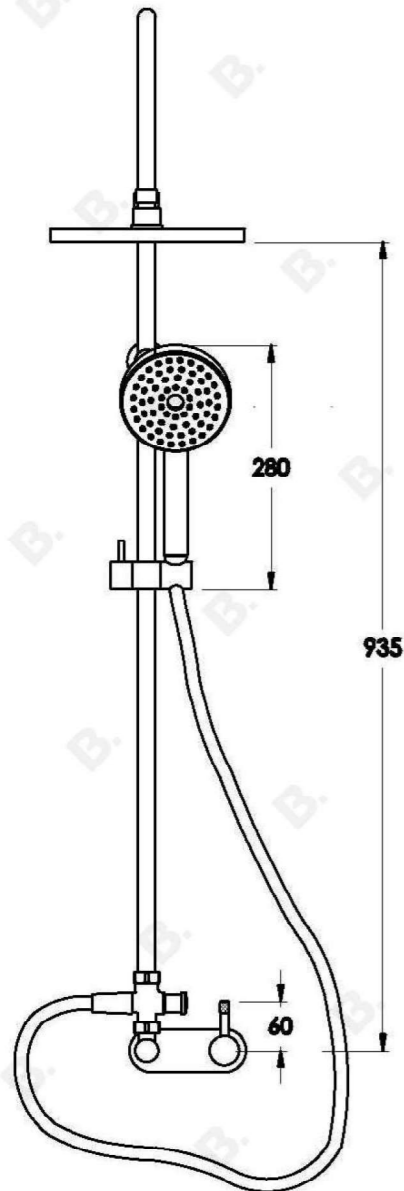

YOKATO EXPOSED SHOWER MIXER SET WITH KNURLED LEVER

1.9323.07.7.XX

PRODUCT DIMENSIONS:

Front view:

Side view:

Top view: