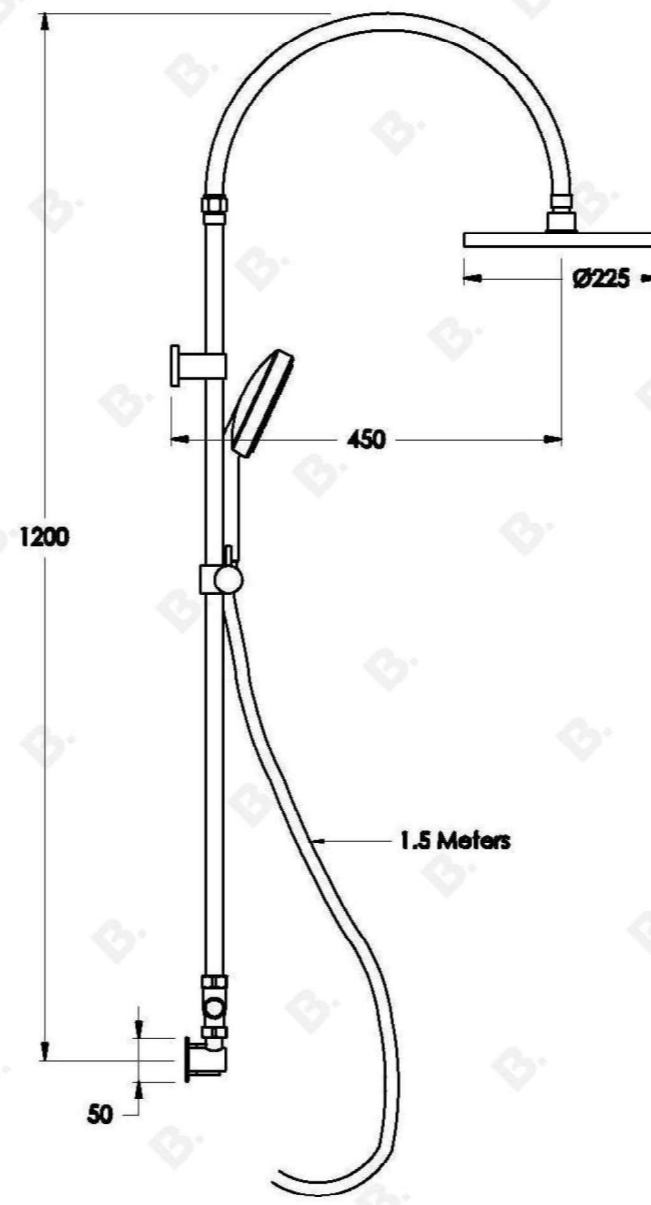

YOKATO EXPOSED SHOWER MIXER SET WITH KNURLED LEVER

1.9323.07.7.XX

PRODUCT DIMENSIONS:

Front view:

Side view:

Top view: