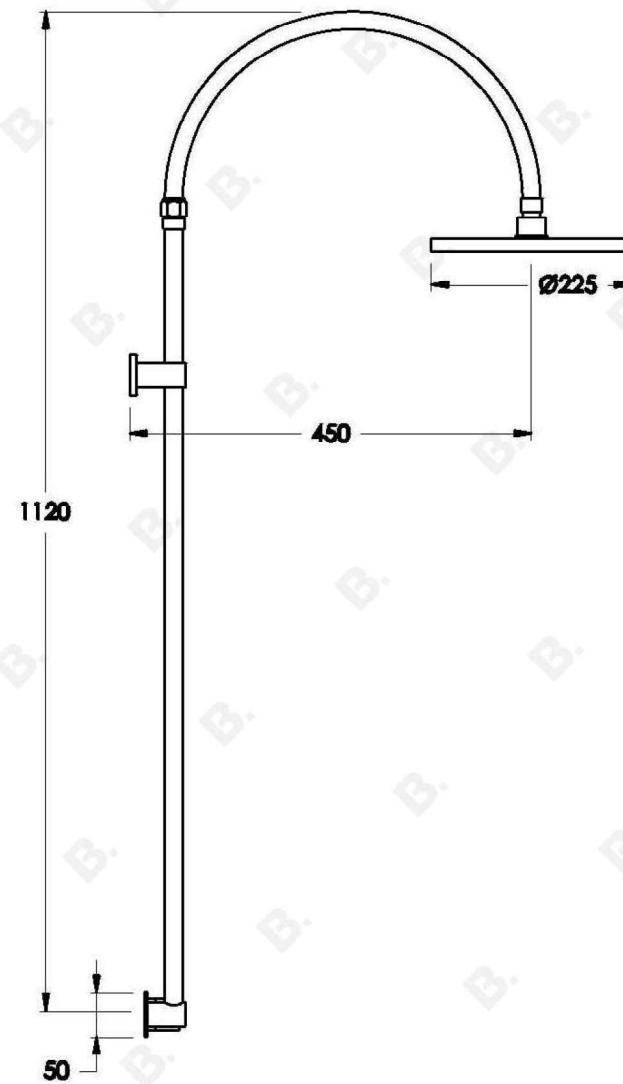

YOKATO EXPOSED SHOWER MIXER SET WITH KNURLED LEVER

1.9323.05.7.XX

PRODUCT DIMENSIONS:

Front view:

Side view:

Top view: