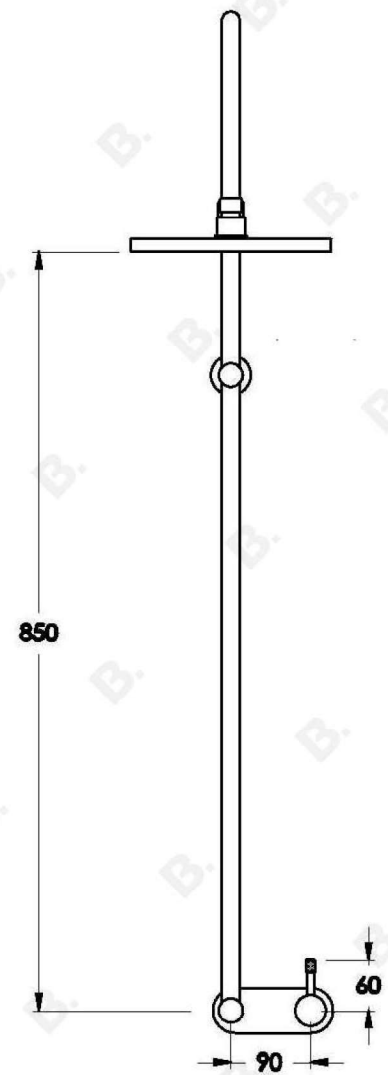

YOKATO EXPOSED SHOWER MIXER SET WITH KNURLED LEVER

1.9323.05.7.XX

PRODUCT DIMENSIONS:

Front view:

Side view:

Top view: