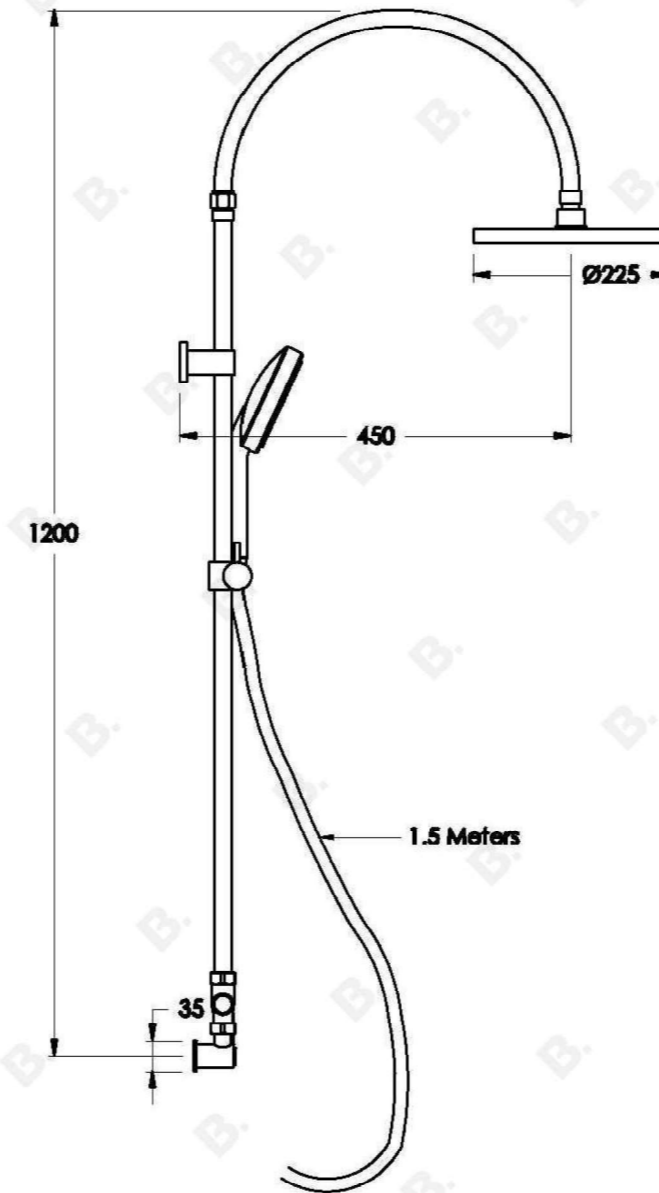

YOKATO EXPOSED SHOWER SET WITH KNURLED LEVERS

1.9323.04.7.XX

PRODUCT DIMENSIONS:

Front view:

Side view:

Top view: