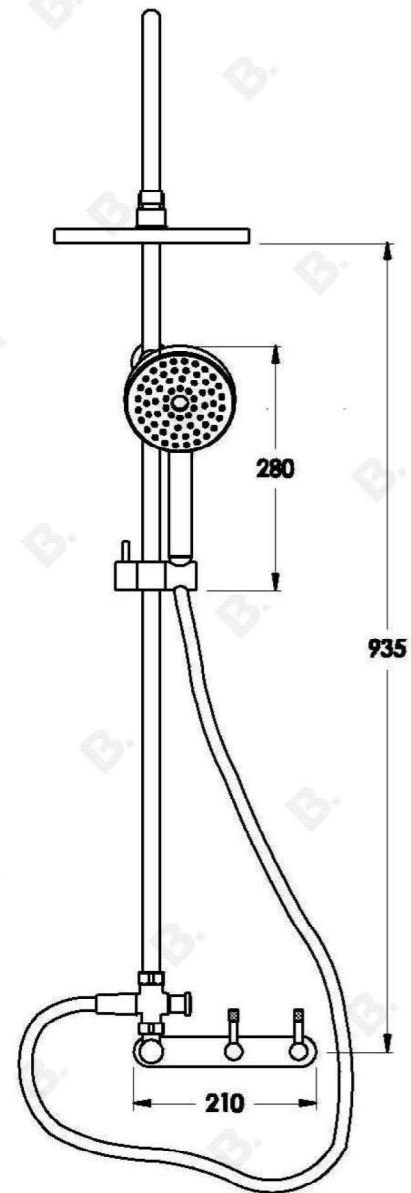

YOKATO EXPOSED SHOWER SET WITH KNURLED LEVERS

1.9323.04.7.XX

PRODUCT DIMENSIONS:

Front view:

Side view:

Top view: