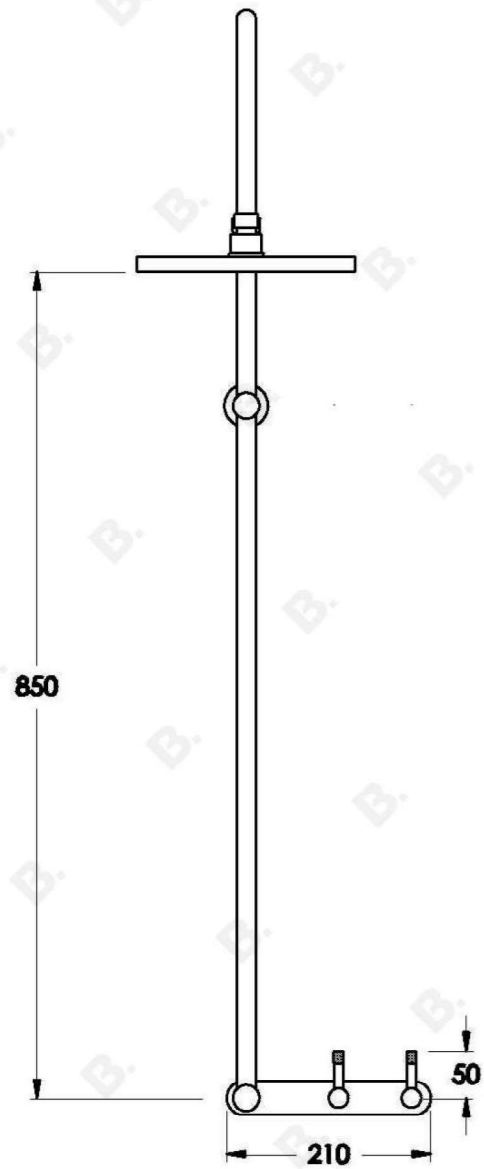

## YOKATO EXPOSED SHOWER SET WITH KNURLED LEVERS

1.9323.02.7.XX

### PRODUCT DIMENSIONS:

Front view:

Side view:

Top view: