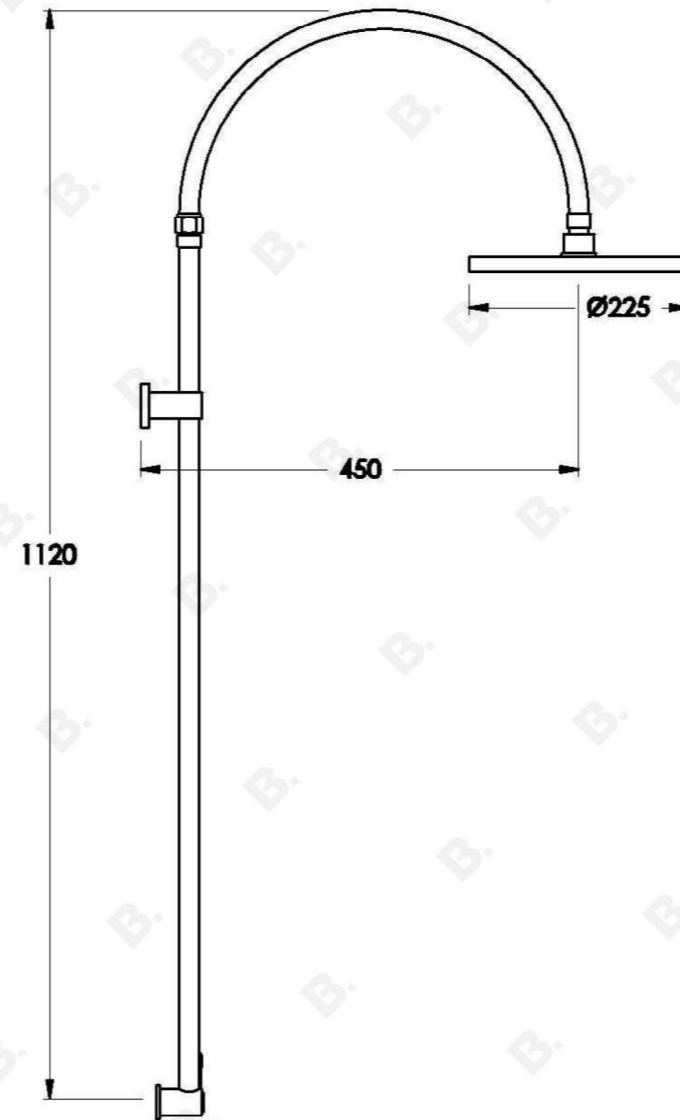

## YOKATO EXPOSED SHOWER SET WITH KNURLED LEVERS

1.9323.02.7.XX

### PRODUCT DIMENSIONS:

Front view:

Side view:

Top view: