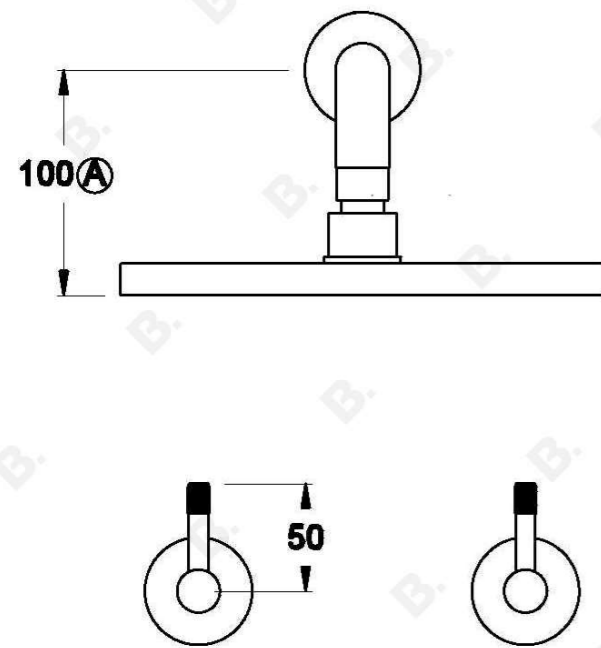

YOKATO SHOWER SET WITH KNURLED LEVERS

1.9311.00.7.XX

PRODUCT DIMENSIONS:

Front view:

Side view:

Top view: