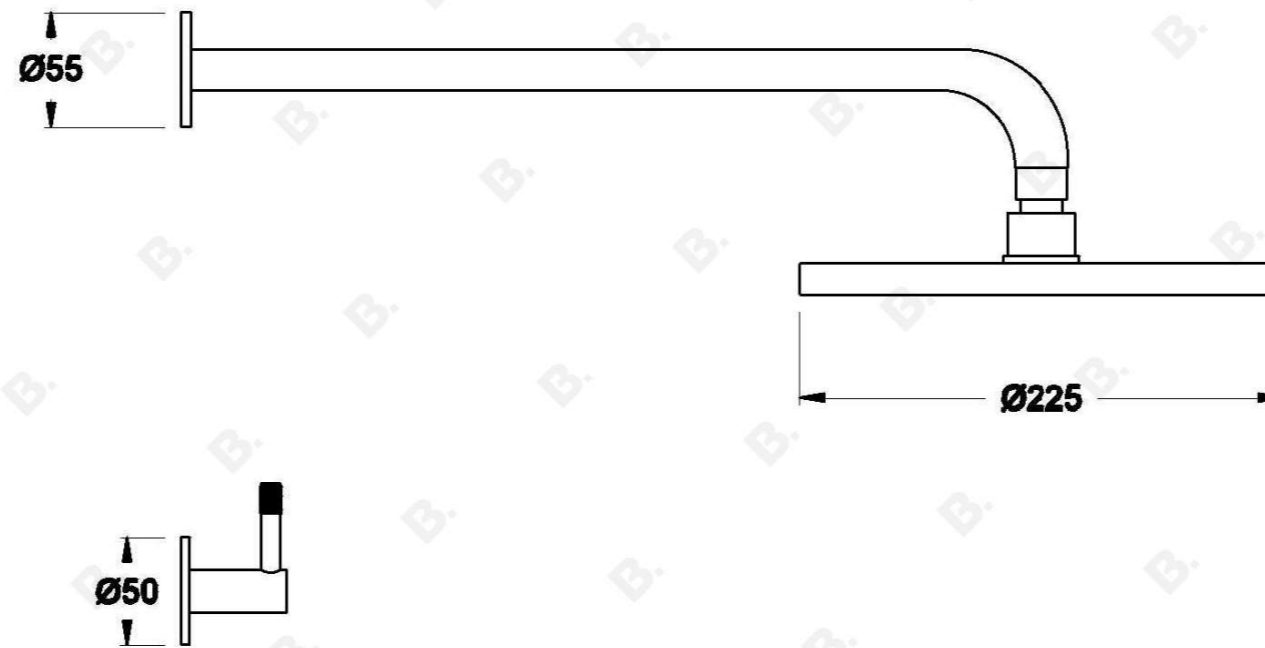

YOKATO SHOWER SET WITH KNURLED LEVERS

1.9311.00.7.XX

PRODUCT DIMENSIONS:

Front view:

Side view:

Top view: