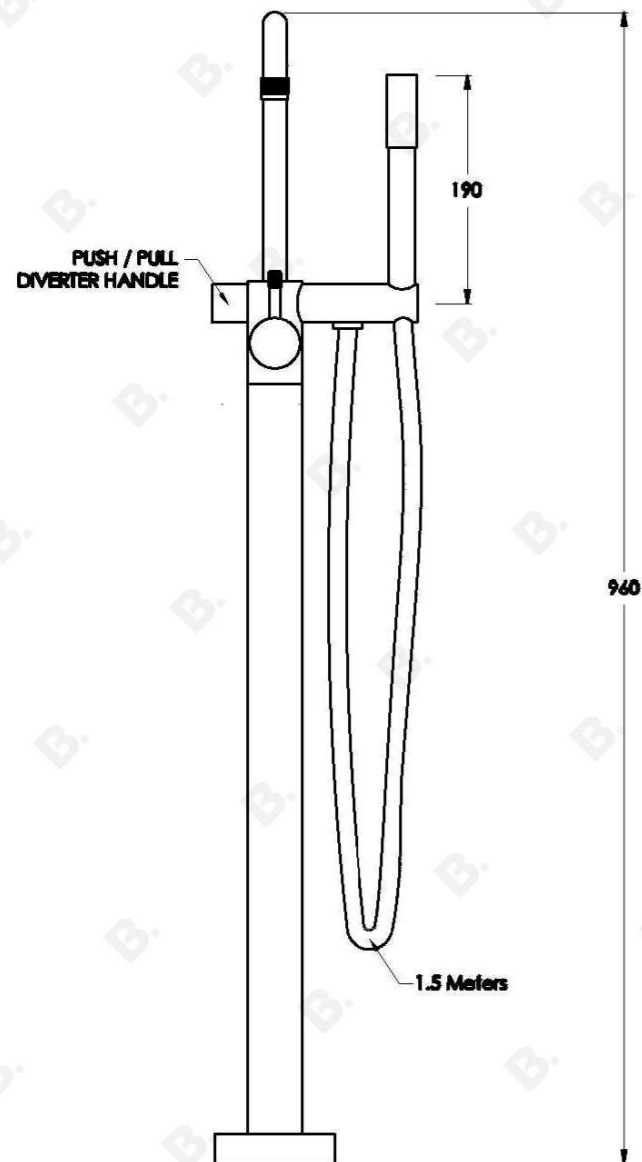

YOKATO BATH MIXER WITH KNURLED LEVER

1.9308.88.7.XX

PRODUCT DIMENSIONS:

Front view:

Side view:

Top view: