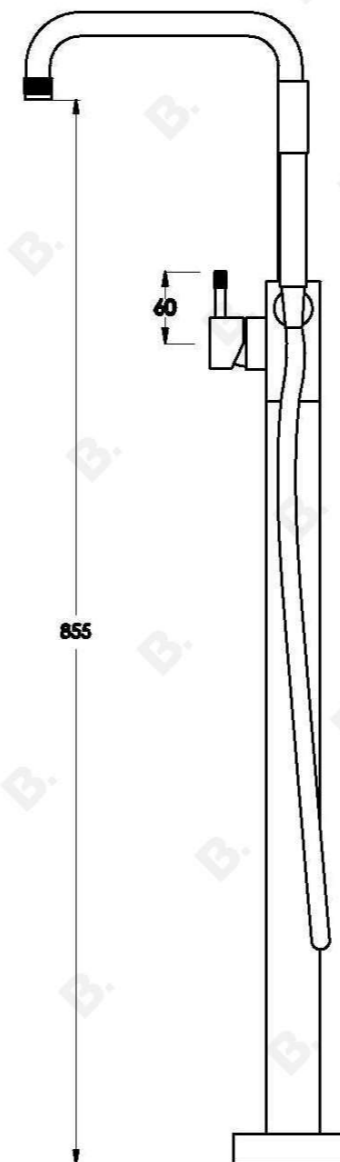

YOKATO BATH MIXER WITH KNURLED LEVER

1.9308.88.7.XX

PRODUCT DIMENSIONS:

Front view:

Side view:

Top view: