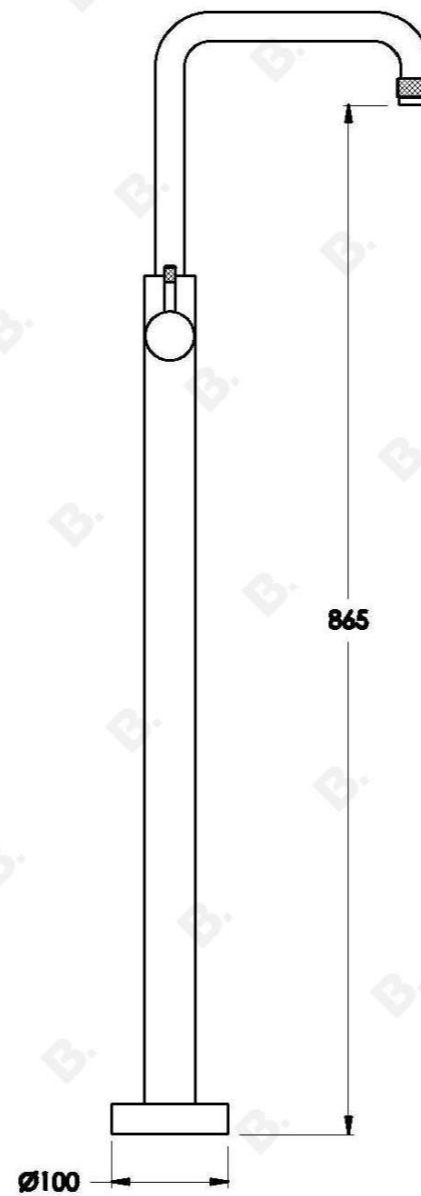

YOKATO FLOOR MOUNTED BATH MIXER WITH KNURLED LEVER

1.9308.85.7.XX

PRODUCT DIMENSIONS:

Front view:

Side view:

Top view: