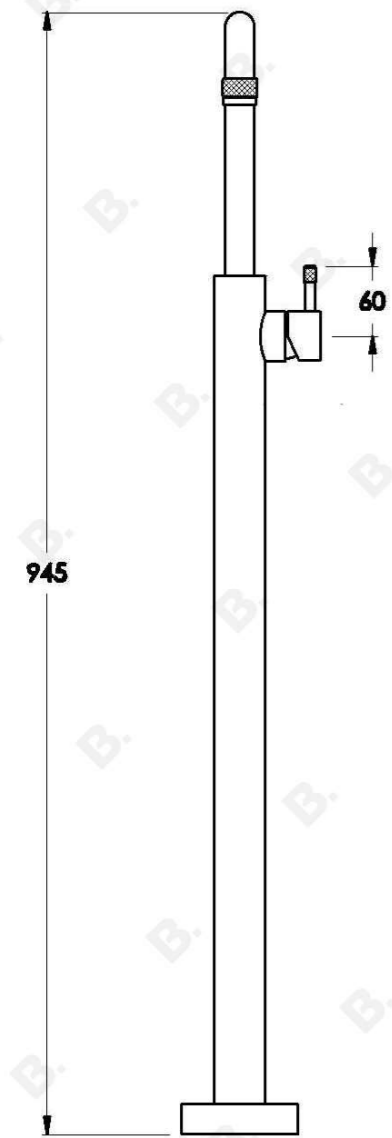

YOKATO FLOOR MOUNTED BATH MIXER WITH KNURLED LEVER

1.9308.85.7.XX

PRODUCT DIMENSIONS:

Front view:

Side view:

Top view: