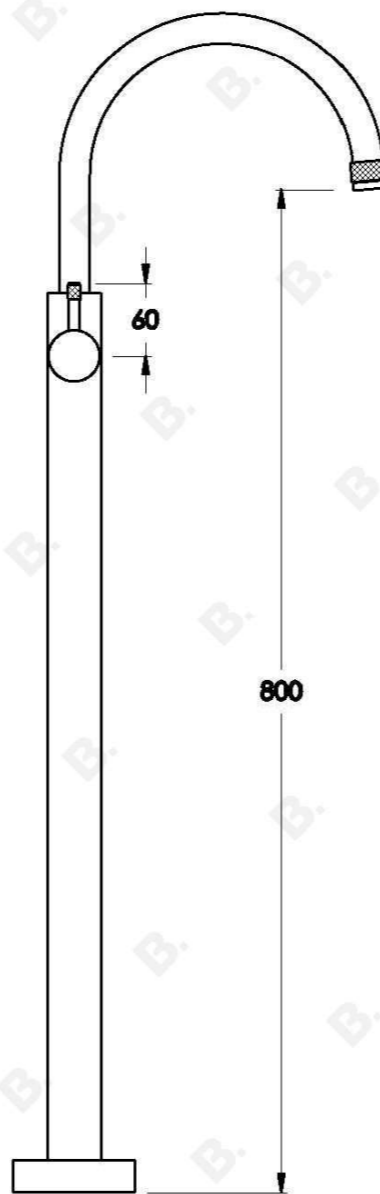

YOKATO FLOOR MOUNTED BATH MIXER WITH KNURLED LEVER

1.9308.05.7.XX

PRODUCT DIMENSIONS:

Front view:

Side view:

Top view: