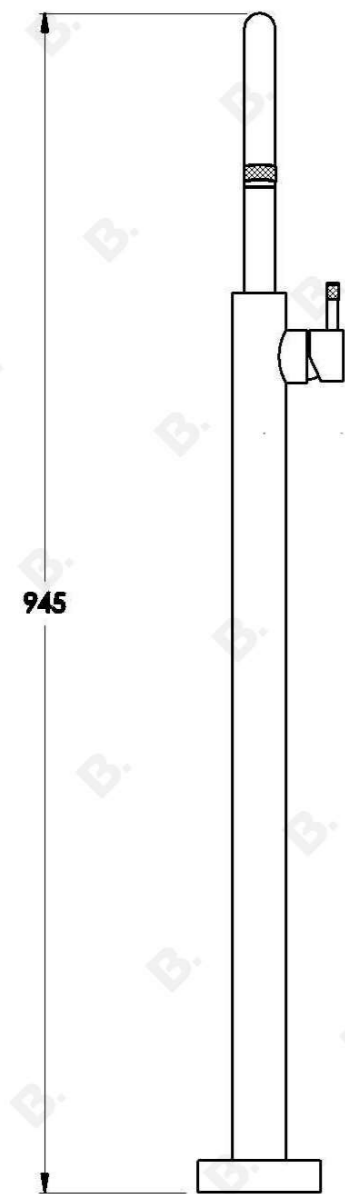

YOKATO FLOOR MOUNTED BATH MIXER WITH KNURLED LEVER

1.9308.05.7.XX

PRODUCT DIMENSIONS:

Front view:

Side view:

Top view: