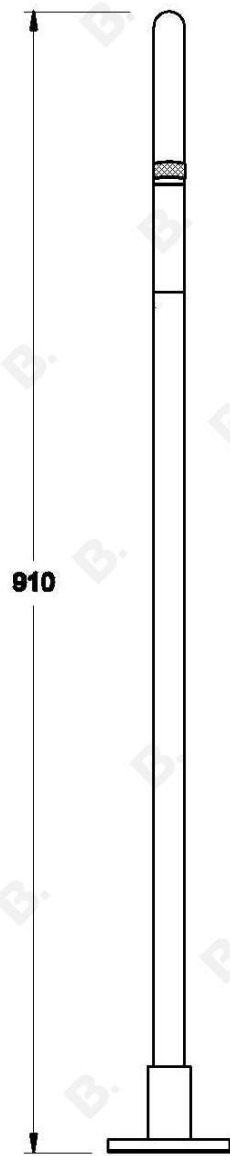

## YOKATO FLOOR MOUNTED BATH SPOUT

1.9307.03.7.XX

### PRODUCT DIMENSIONS:

Front view:

Side view:

Top view: