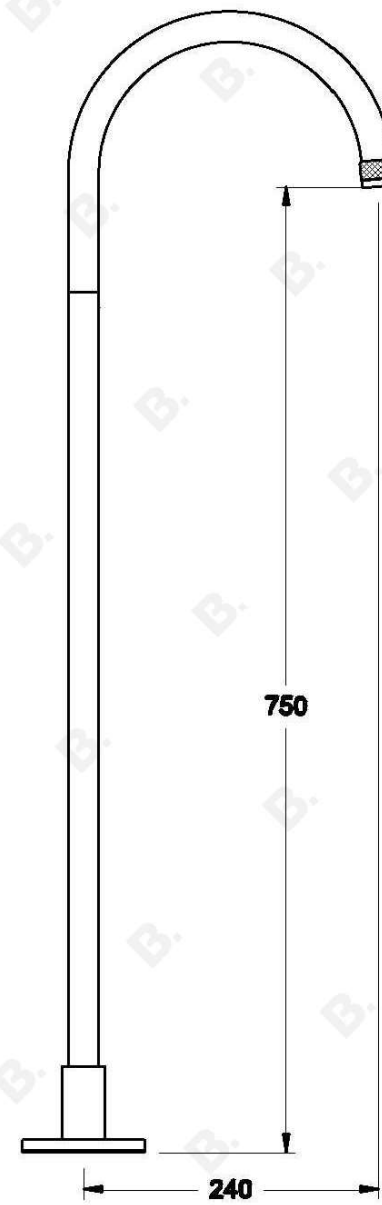

## YOKATO FLOOR MOUNTED BATH SPOUT

1.9307.03.7.XX

### PRODUCT DIMENSIONS:

Front view:

Side view:

Top view: