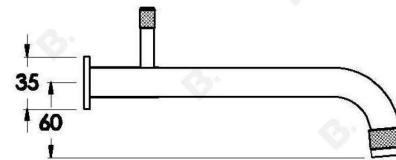

## YOKATO WALL SET WITH KNURLED LEVERS

1.9306.02.7.XX

1.9306.52.7.XX: Flow controlled variant

### PRODUCT DIMENSIONS:

Front view:

Side view:

Top view: