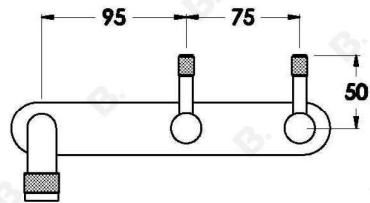

## YOKATO WALL SET WITH KNURLED LEVERS

1.9306.02.7.XX

1.9306.52.7.XX: Flow controlled variant

### PRODUCT DIMENSIONS:

Front view:

Side view:

Top view: