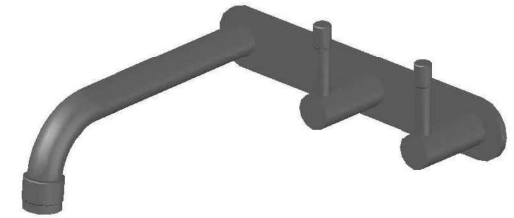

## YOKATO WALL SET WITH KNURLED LEVERS

1.9306.02.7.XX

1.9306.52.7.XX: Flow controlled variant

### PRODUCT DIMENSIONS:

Front view:

Side view:

Top view: