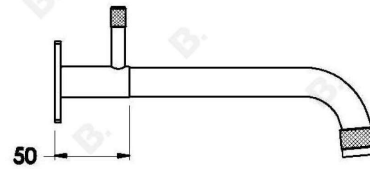

YOKATO WALL SET WITH KNURLED LEVERS

1.9306.00.7.XX

1.9306.50.7.XX: Flow controlled variant

PRODUCT DIMENSIONS:

Front view:

Side view:

Top view: