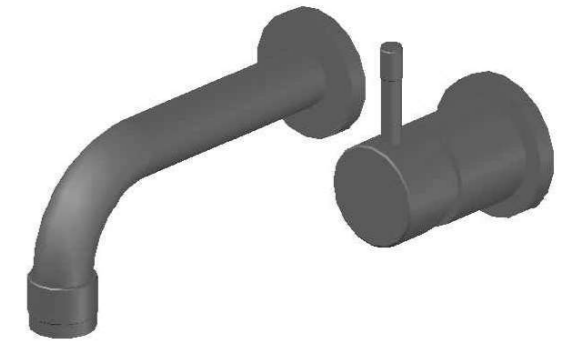

YOKATO WALL SET WITH KNURLED LEVERS

1.9305.14.7.XX

1.9305.24.7.XX - Flow controlled variant

PRODUCT DIMENSIONS:

Front view:

Side view:

Top view: