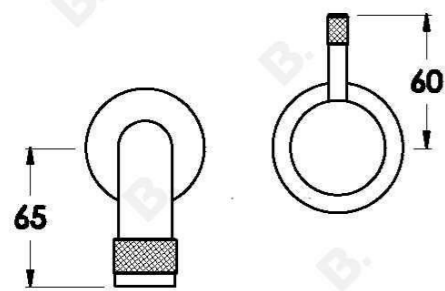

YOKATO WALL SET WITH KNURLED LEVERS

1.9305.14.7.XX

1.9305.24.7.XX - Flow controlled variant

PRODUCT DIMENSIONS:

Front view:

Side view:

Top view: