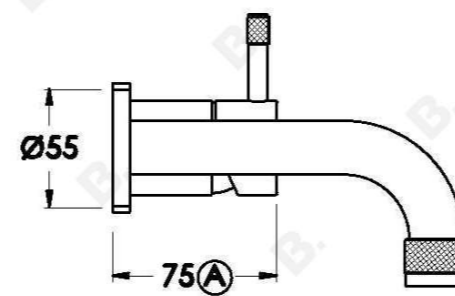

YOKATO WALL SET WITH KNURLED LEVERS

1.9305.14.7.XX

1.9305.24.7.XX - Flow controlled variant

PRODUCT DIMENSIONS:

Front view:

Side view:

Top view: