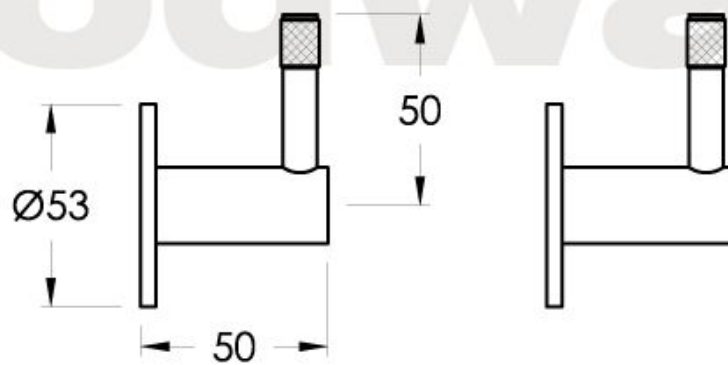

Brodware

YOKATO

XX Indicates finish
 Manufacturing engineers of quality commercial and residential fittings
 Dimensions subjects to change without notice. All dimensions are approximate
 Copyright © Brodware Industries 2013. www.brodware.com.au