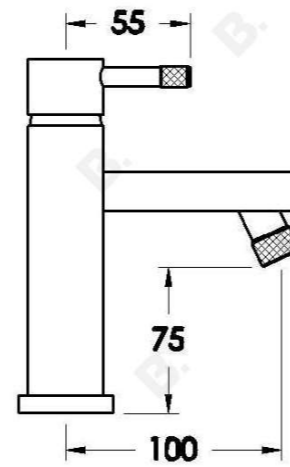

YOKATO BASIN MIXER WITH KNURLED LEVER

1.9302.00.7.XX

PRODUCT DIMENSIONS:

Front view:

Side view:

Top view: