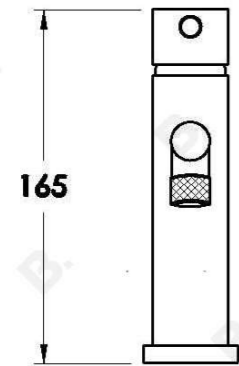

YOKATO BASIN MIXER WITH KNURLED LEVER

1.9302.00.7.XX

PRODUCT DIMENSIONS:

Front view:

Side view:

Top view: