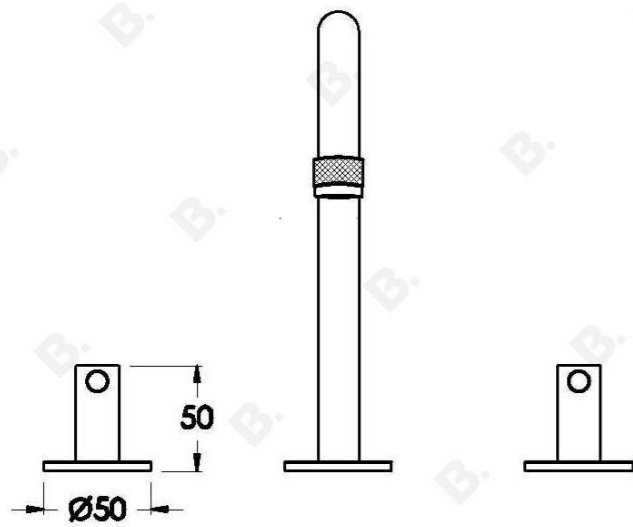

YOKATO BASIN SET WITH KNURLED HANDLES

1.9300.00.7.XX

PRODUCT DIMENSIONS:

Front view:

Side view:

Top view: