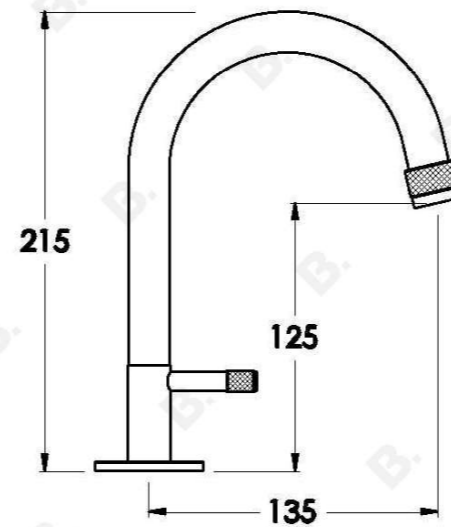

YOKATO BASIN SET WITH KNURLED HANDLES

1.9300.00.7.XX

PRODUCT DIMENSIONS:

Front view:

Side view:

Top view: