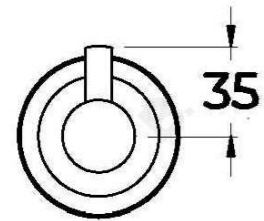

MANHATTAN ROBE HOOK

1.9163.00.0.XX

PRODUCT DIMENSIONS:

Front view:

Side view:

Top view: