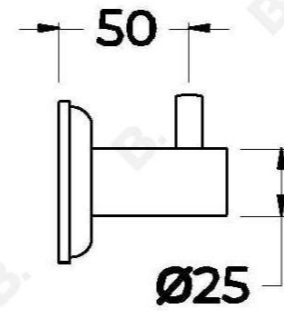

MANHATTAN ROBE HOOK

1.9163.00.0.XX

PRODUCT DIMENSIONS:

Front view:

Side view:

Top view: