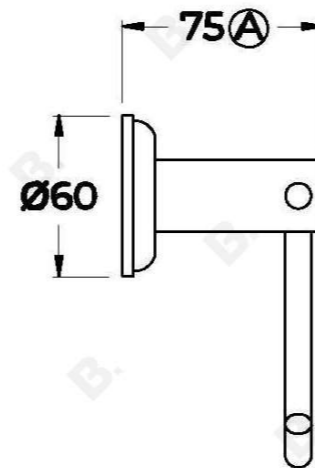

## MANHATTAN TOILET ROLL HOLDER

1.9161.00.0.XX

### PRODUCT DIMENSIONS:

Front view:

Side view:

Top view: