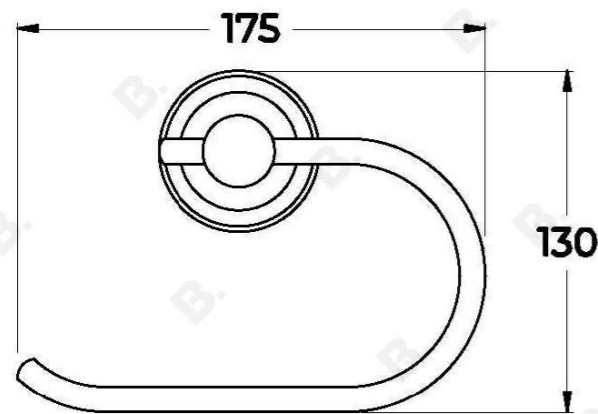

## MANHATTAN TOILET ROLL HOLDER

1.9161.00.0.XX

### PRODUCT DIMENSIONS:

Front view:

Side view:

Top view: