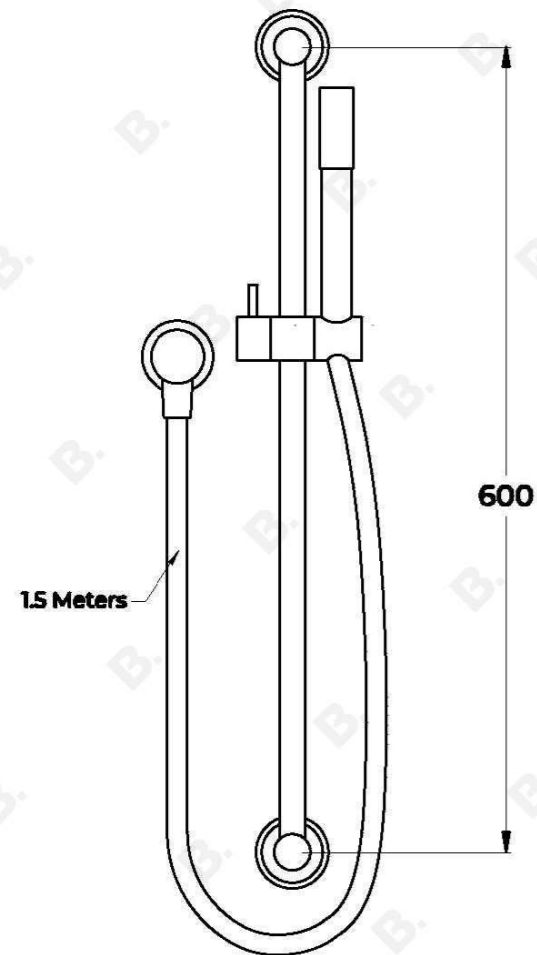

MANHATTAN HANDSHOWER SLIDER SET

1.9134.00.0.XX

PRODUCT DIMENSIONS:

Front view:

Side view:

Top view: