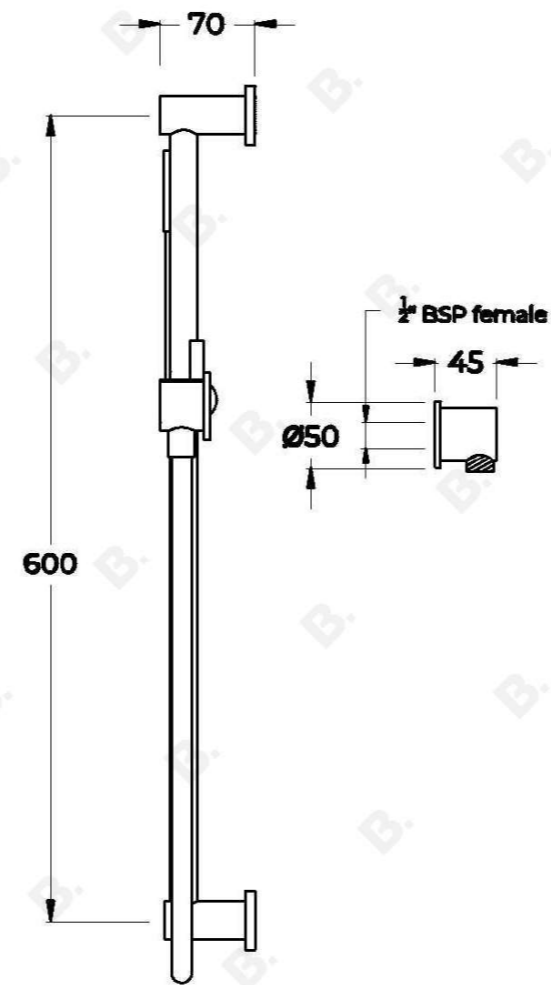

MANHATTAN HANDSHOWER SLIDER SET

1.9134.00.0.XX

PRODUCT DIMENSIONS:

Front view:

Side view:

Top view: