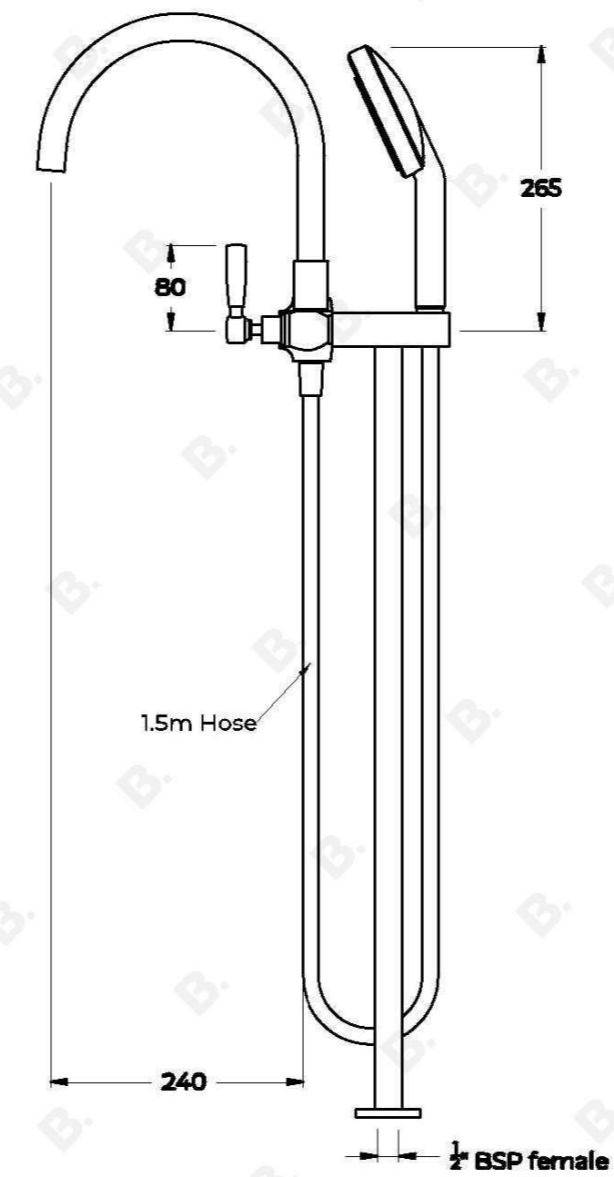

## MANHATTAN FLOOR MOUNTED BATH SET WITH HANDSHOWER

1.9122.03.3.XX

### PRODUCT DIMENSIONS:

Front view:

Side view:

Top view: