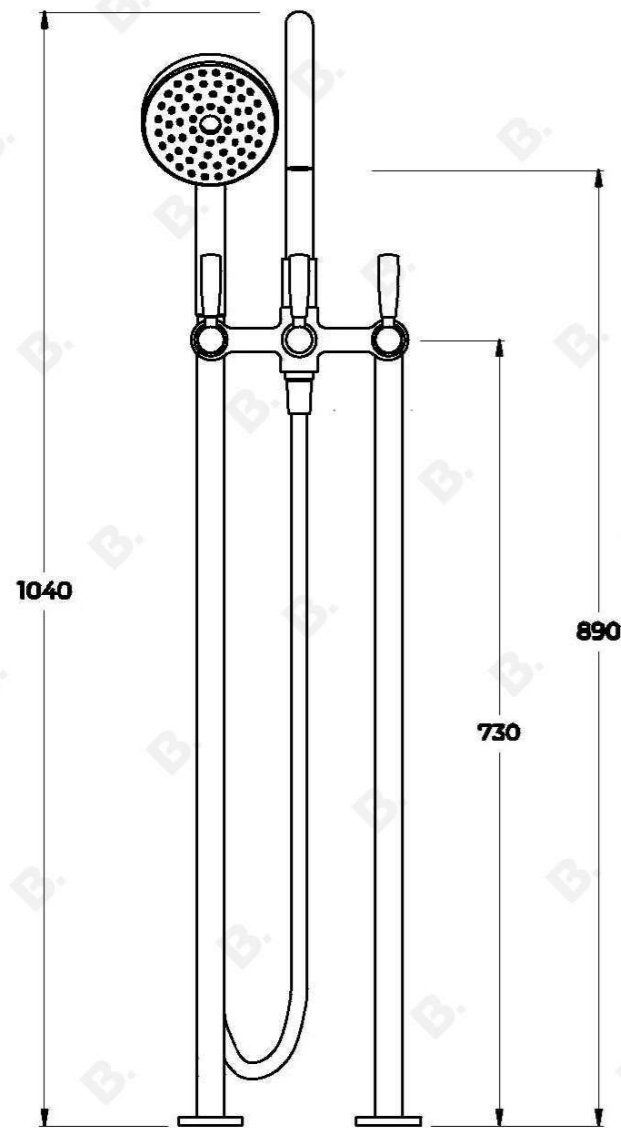

## MANHATTAN FLOOR MOUNTED BATH SET WITH HANDSHOWER

1.9122.03.3.XX

### PRODUCT DIMENSIONS:

Front view:

Side view:

Top view: