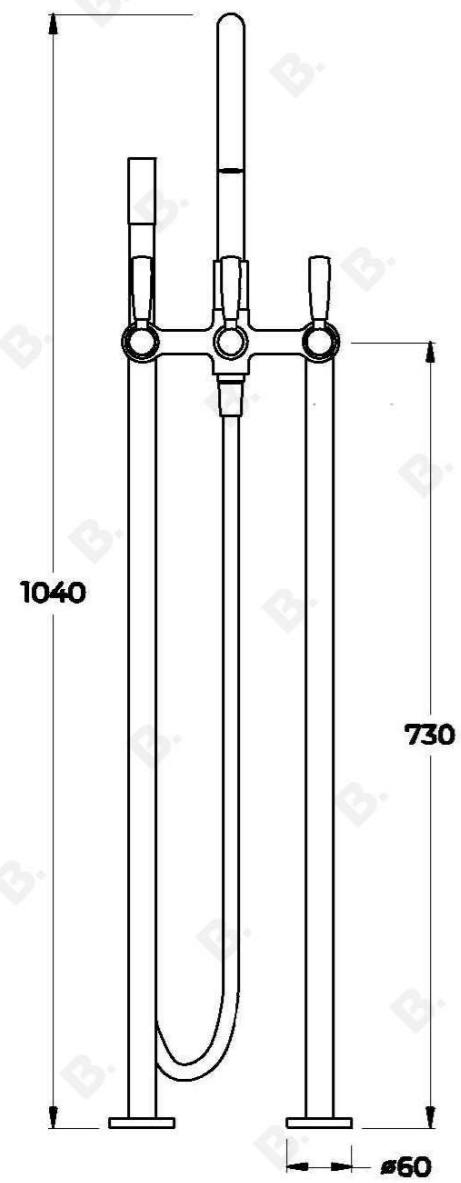

MANHATTAN FLOOR MOUNTED BATH SET WITH HANDSHOWER

1.9122.00.3.XX

PRODUCT DIMENSIONS:

Front view:

Side view:

Top view: