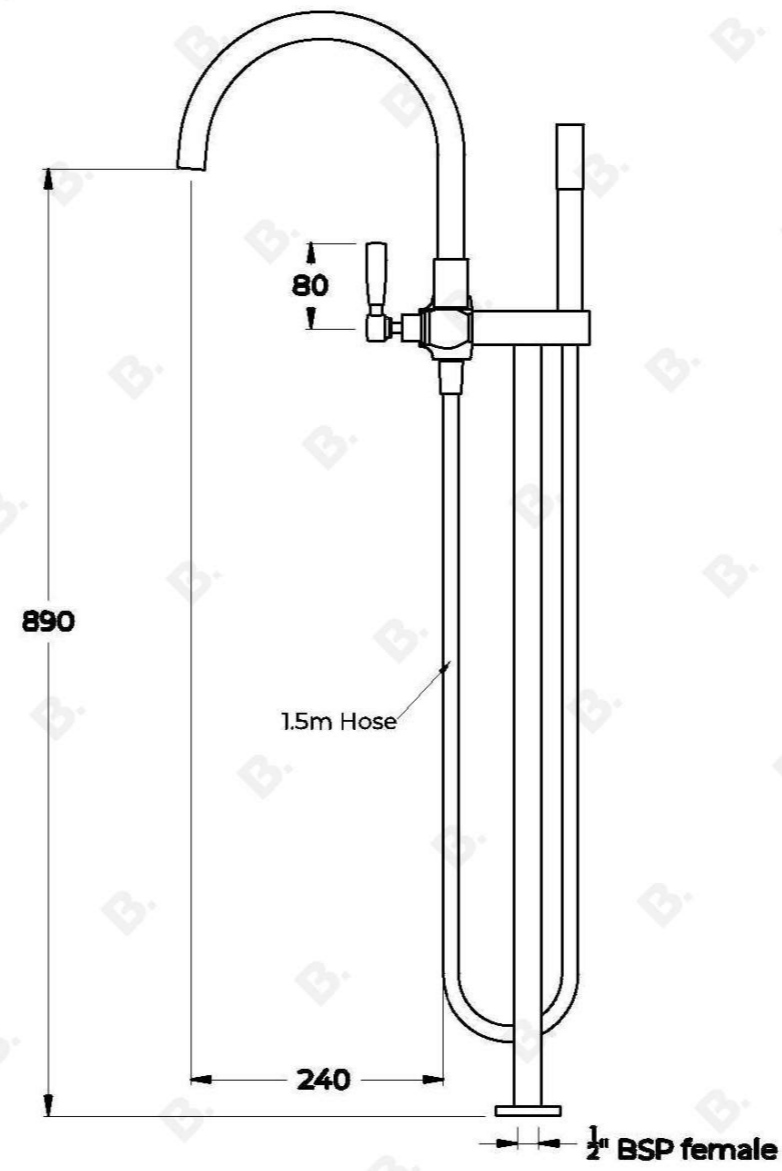

MANHATTAN FLOOR MOUNTED BATH SET WITH HANDSHOWER

1.9122.00.3.XX

PRODUCT DIMENSIONS:

Front view:

Side view:

Top view: