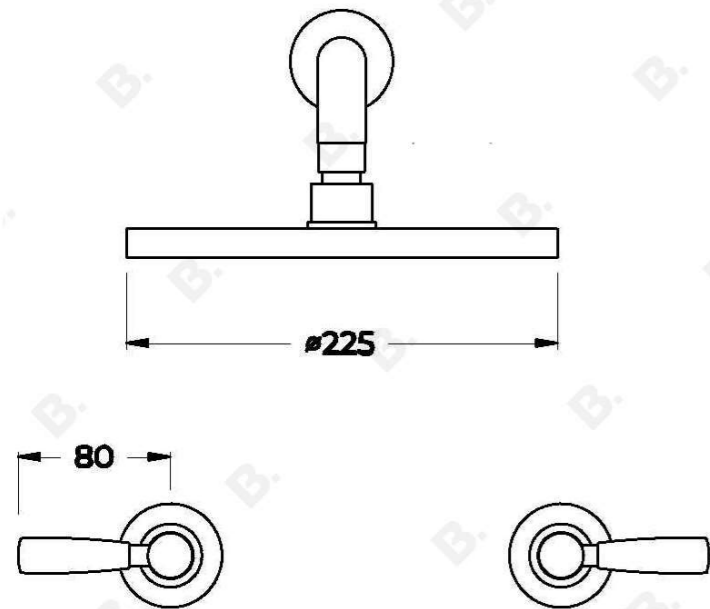

MANHATTAN SHOWER SET

1.9111.00.3.XX

PRODUCT DIMENSIONS:

Front view:

Side view:

Top view: