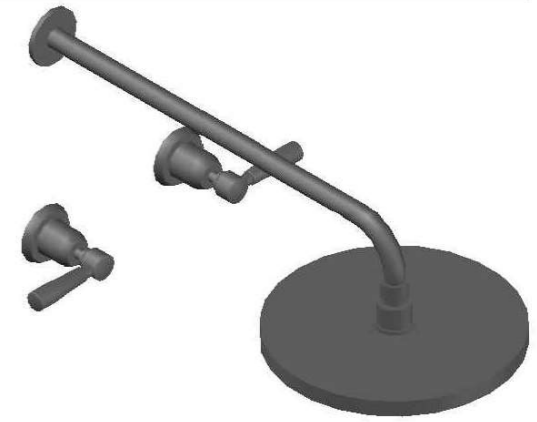

MANHATTAN SHOWER SET

1.9111.00.3.XX

PRODUCT DIMENSIONS:

Front view:

Side view:

Top view: