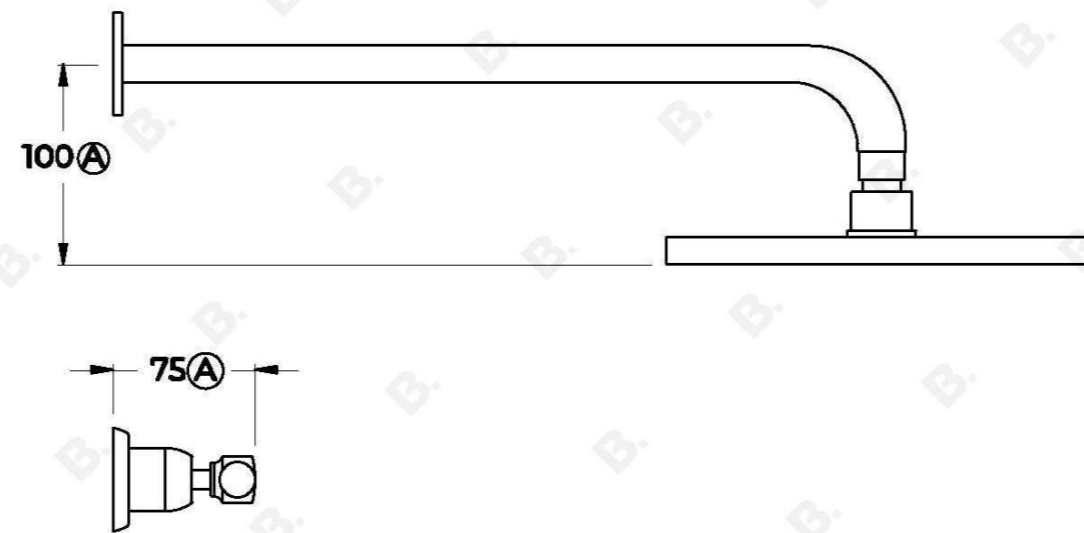

MANHATTAN SHOWER SET

1.9111.00.3.XX

PRODUCT DIMENSIONS:

Front view:

Side view:

Top view: