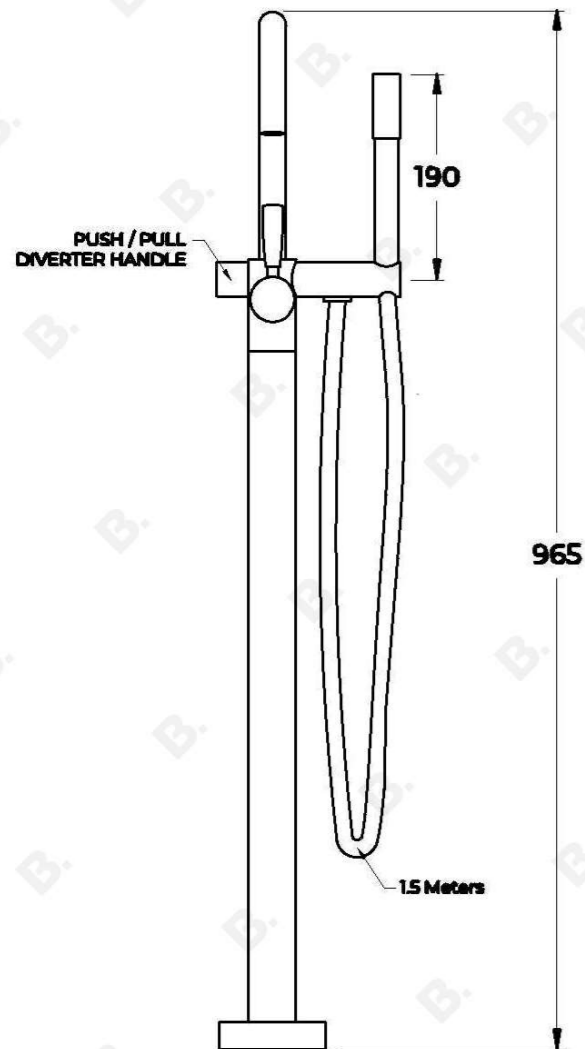

MANHATTAN FLOOR MOUNTED BATH/ HANDSHOWER DIVERTER SET

1.9108.08.0.XX

PRODUCT DIMENSIONS:

Front view:

Side view:

Top view: