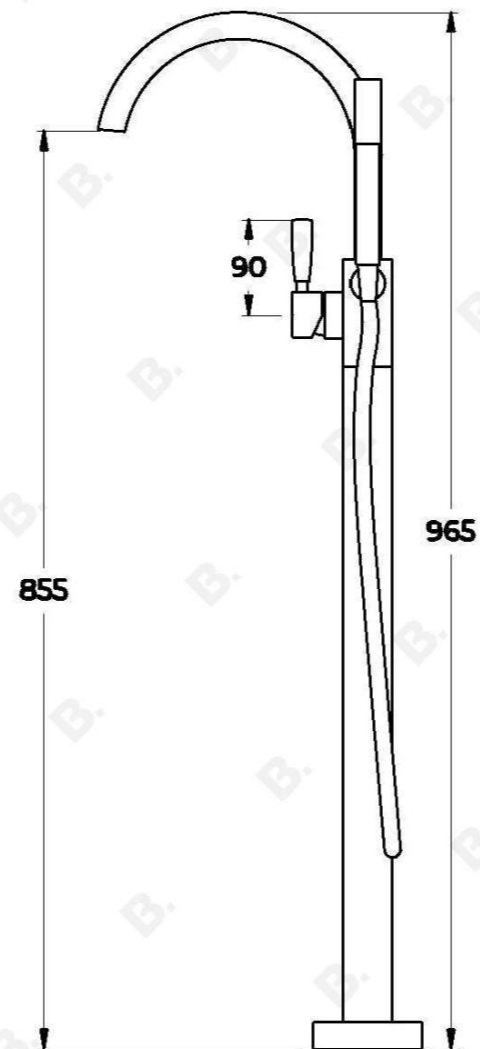

MANHATTAN FLOOR MOUNTED BATH/ HANDSHOWER DIVERTER SET

1.9108.08.0.XX

PRODUCT DIMENSIONS:

Front view:

Side view:

Top view: