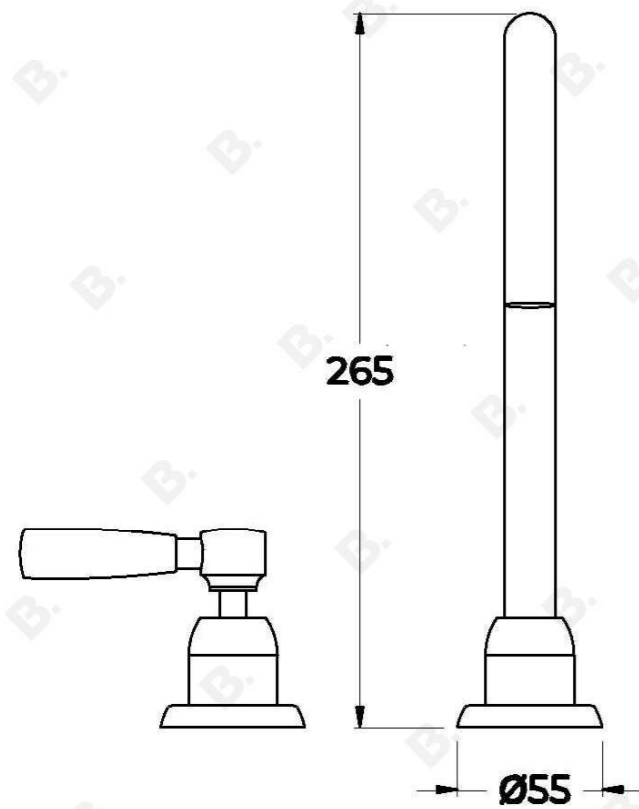

## MANHATTAN BATH SET

1.9107.00.3.XX

### PRODUCT DIMENSIONS:

Front view:

Side view:

Top view: