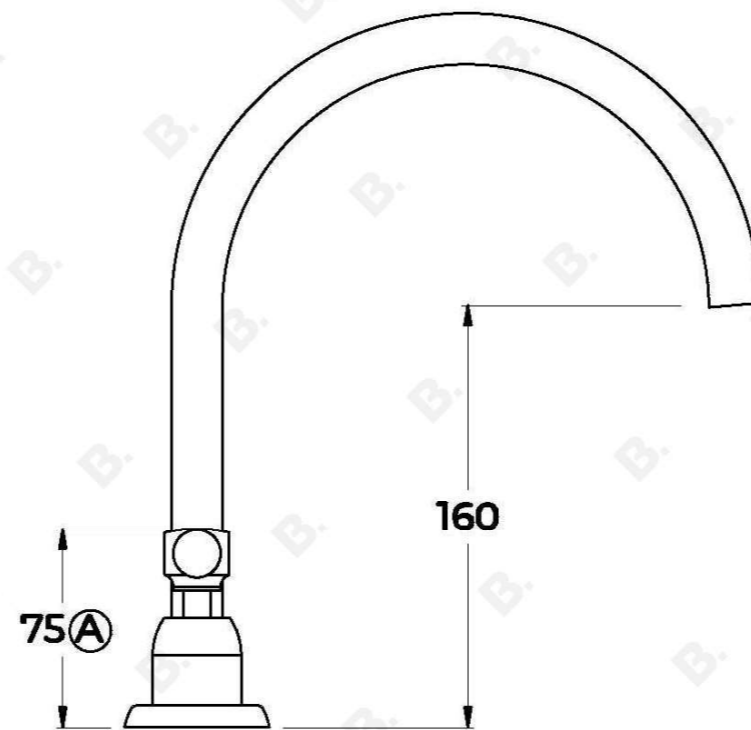

## MANHATTAN BATH SET

1.9107.00.3.XX

### PRODUCT DIMENSIONS:

Front view:

Side view:

Top view: