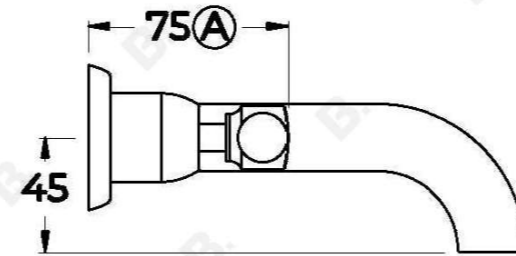

MANHATTAN WALL SET

1.9105.00.3,XX
1.9105.50.3,XX: FLOW CONTROLLED VARIANT

PRODUCT DIMENSIONS:

Front view:

Side view:

Top view: