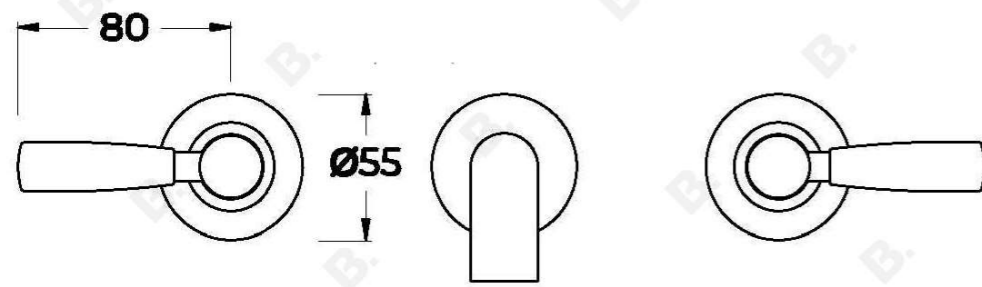

MANHATTAN WALL SET

1.9105.00.3,XX
1.9105.50.3,XX: FLOW CONTROLLED VARIANT

PRODUCT DIMENSIONS:

Front view:

Side view:

Top view: